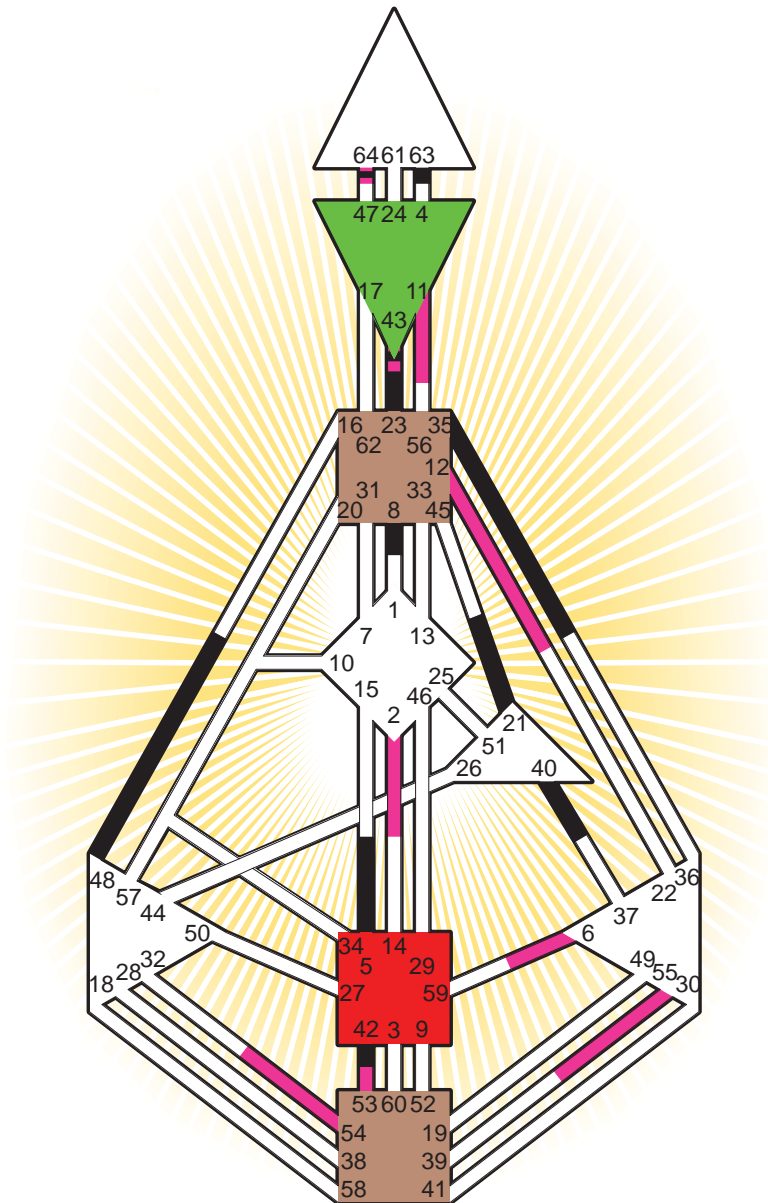

ZEN HUMAN DESIGN

INDIVIDUAL CHART

Robert Downey Jr.

Personality

Manhattan, NY
 4. April 1965
 13:10:00 EST
 18:10:00 GMT

Design

7. January 1965
 06:22:17 GMT

Rodden Rating **AA**

Definition Type

- No Definition
- Single Definition
- Split Definition
- Triple Split Definition
- Quadruple Split Definition

Mode

- To Wait
- To Do

Defined Centers

- Throat
- Head
- Ji
- Heart
- Sacral
- Root

Awareness

- Mental (Ajna)
- Intuitive (Spleen)
- Emotional (Solar Plexus)

	☉	⊕	☾	♋	♌	♍	♎	♏	♐	♑	♒	♓	
Personality	21.6	48.6	<u>23.1</u>	35.5	5.5	<u>42.1</u>	21.4	40.5	8.2	63.1	64.1	<u>43.1</u>	64.4
Design	54.2	<u>53.2</u>	55.5	12.1	11.1	11.2	11.2	6.3	2.4	55.2	64.4	<u>43.1</u>	64.6