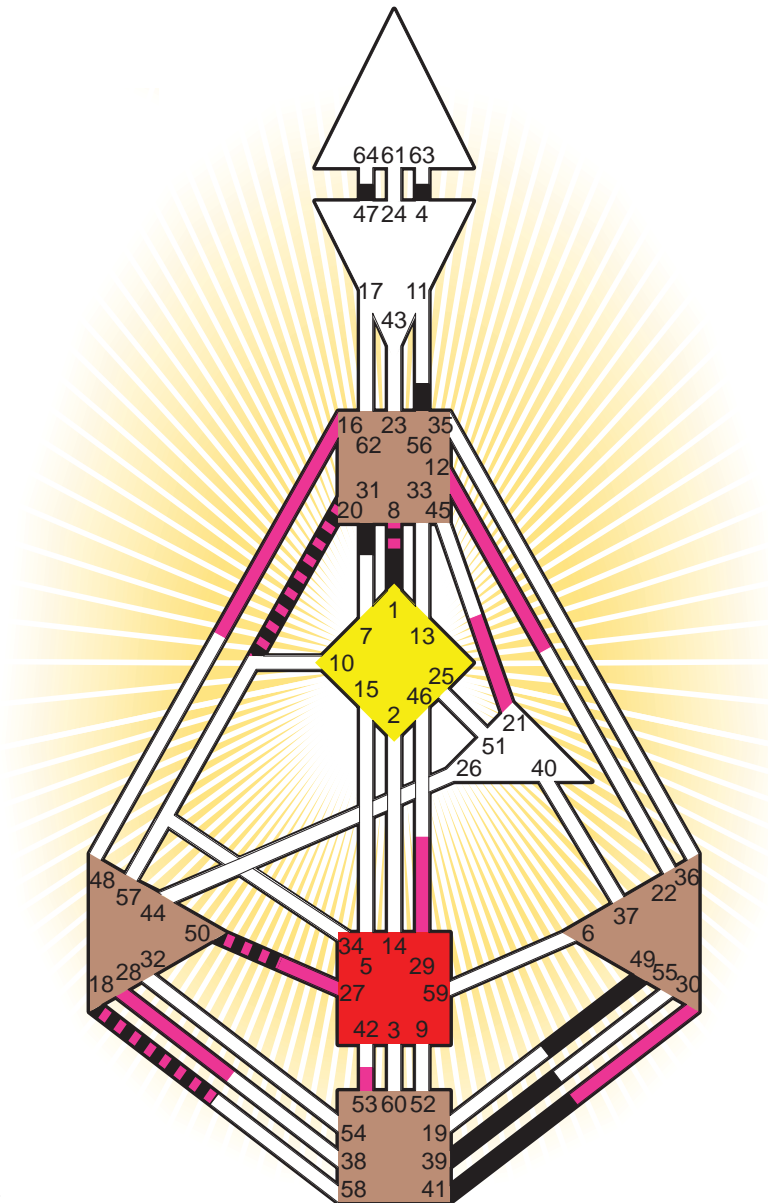

ZEN HUMAN DESIGN

INDIVIDUAL CHART

Marcel Duchamp

Personality

Blainville-Crevon, F
 28. July 1887
 14:00:00 LMT
 13:54:48 GMT

Design

27. April 1887
 17:40:27 GMT

Rodden Rating **AA**

Definition Type

- No Definition
- Single Definition
- Split Definition
- Triple Split Definition
- Quadruple Split Definition

Mode

- To Wait
- To Do

Defined Centers

- Throat
- Head
- Ji
- Heart
- Sacral
- Root

Awareness

- Mental (Ajna)
- Intuitive (Spleen)
- Emotional (Solar Plexus)

	☉	⊕	☾	♋	♌	♍	♎	♏	♐	♑	♒	♓	
Personality	31.4	41.4	1.5	4.1	49.1	31.5	47.3	39.2	50.2	56.2	18.6	8.6	20.5
Design	27.6	28.6	12.6	29.1	30.1	21.3	16.6	27.5	50.5	53.3	18.6	8.3	20.3