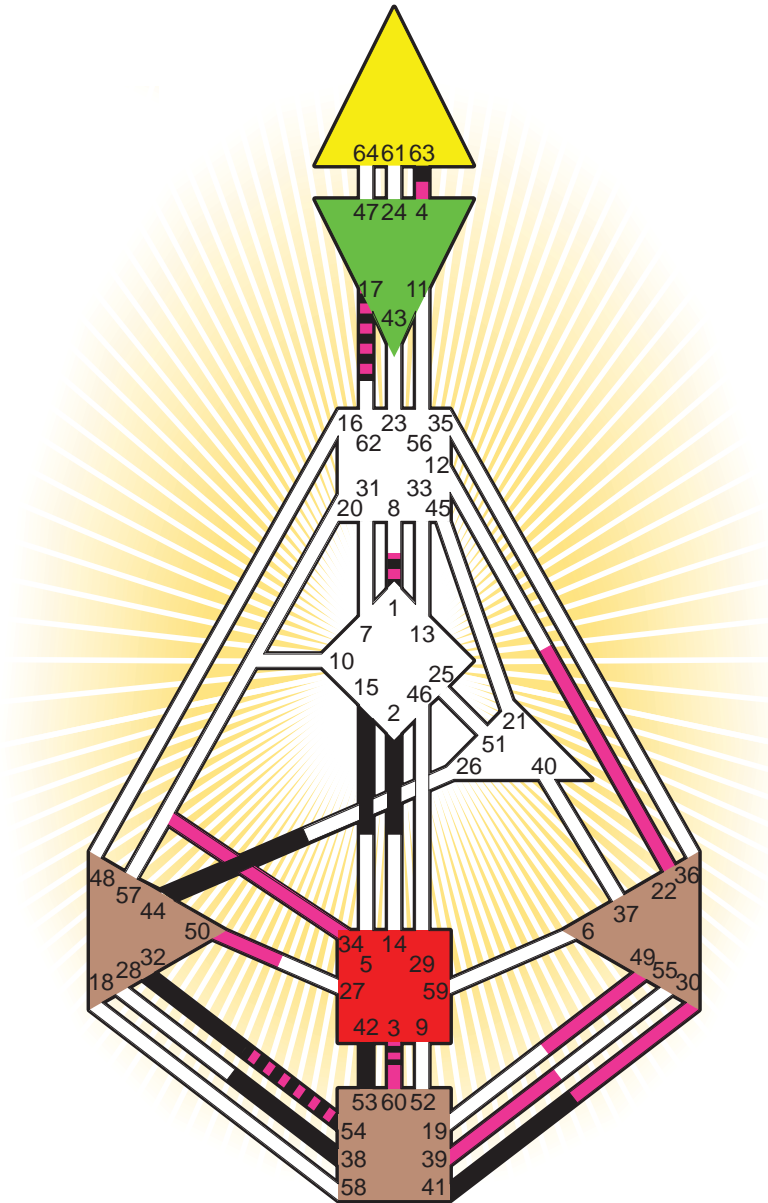

ZEN HUMAN DESIGN

INDIVIDUAL CHART

Henry Dunant

Personality

Geneve, CH
8. May 1828
20:30:00 LMT
20:05:24 GMT

Design

9. February 1828
20:32:14 GMT

Rodden Rating **AA**

Definition Type

- ☐ No Definition
- ☐ Single Definition
- ☒ Split Definition
- ☐ Triple Split Definition
- ☐ Quadruple Split Definition

Mode

- ☒ To Wait
- ☐ To Do

Defined Centers

- ☐ Throat
- ☒ Ji
- ☒ Sacral
- ☐ Head
- ☐ Heart
- ☐ Root

Awareness

- ☒ Mental (Ajna)
- ☐ Intuitive (Spleen)
- ☐ Emotional (Solar Plexus)

	☉	⊕	☾	♋	♌	♍	♎	♏	♐	♑	♒	♓	
Personality	2.6	1.6	63.5	32.6	42.6	3.6	15.6	38.3	44.1	53.1	41.1	54.4	17.4
Design	49.2	4.2	34.4	50.3	3.3	30.1	22.4	34.2	1.1	39.6	60.4	54.3	17.2