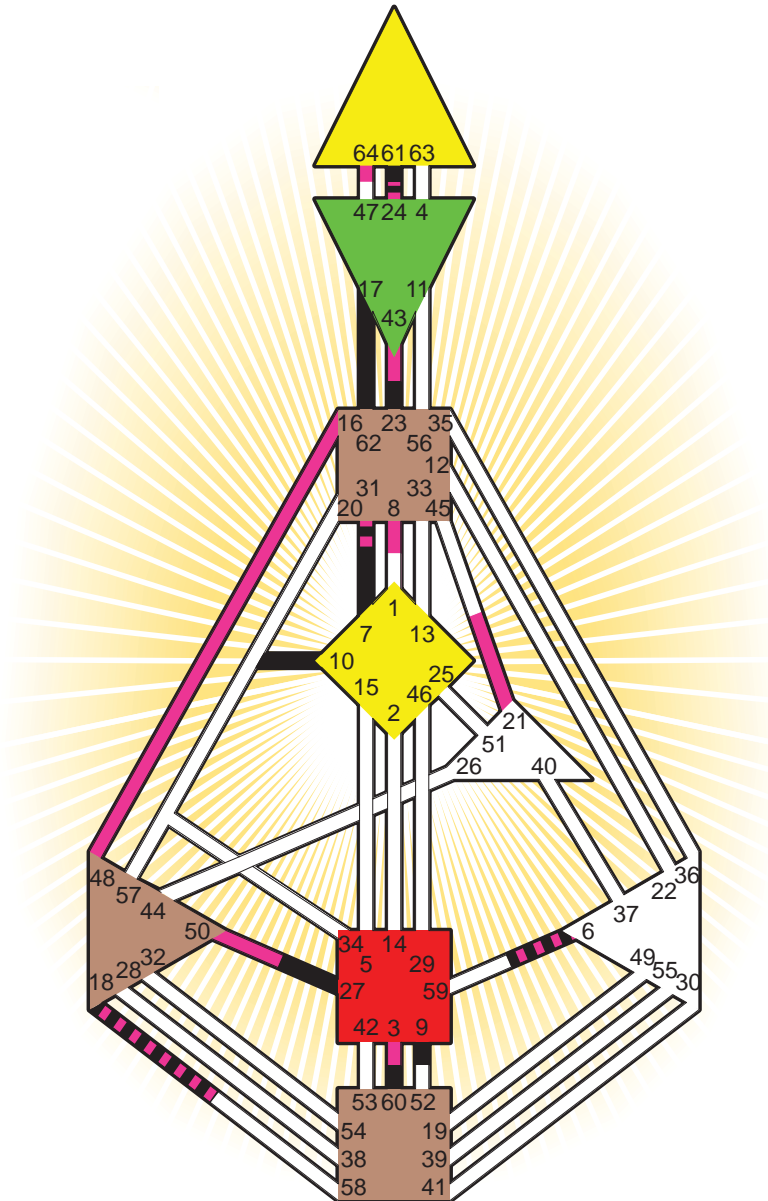

Definition Type

- No Definition
- Single Definition
- Split Definition
- Triple Split Definition
- Quadruple Split Definition

Mode

- To Wait
- To Do

Defined Centers

- Throat
- Head
- Ji
- Heart
- Sacral
- Root

Awareness

- Mental (Ajna)
- Intuitive (Spleen)
- Emotional (Solar Plexus)

	☉	⊕	☾	♈	♉	♊	♋	♌	♍	♎	♏	♐	♑
Personality	61.5	62.5	7.2	18.1	17.1	60.1	10.4	9.2	27.5	24.1	23.4	6.6	31.2
Design	50.1	3.1	16.2	48.2	21.2	43.3	64.4	18.6	24.6	24.6	8.1	6.5	31.3