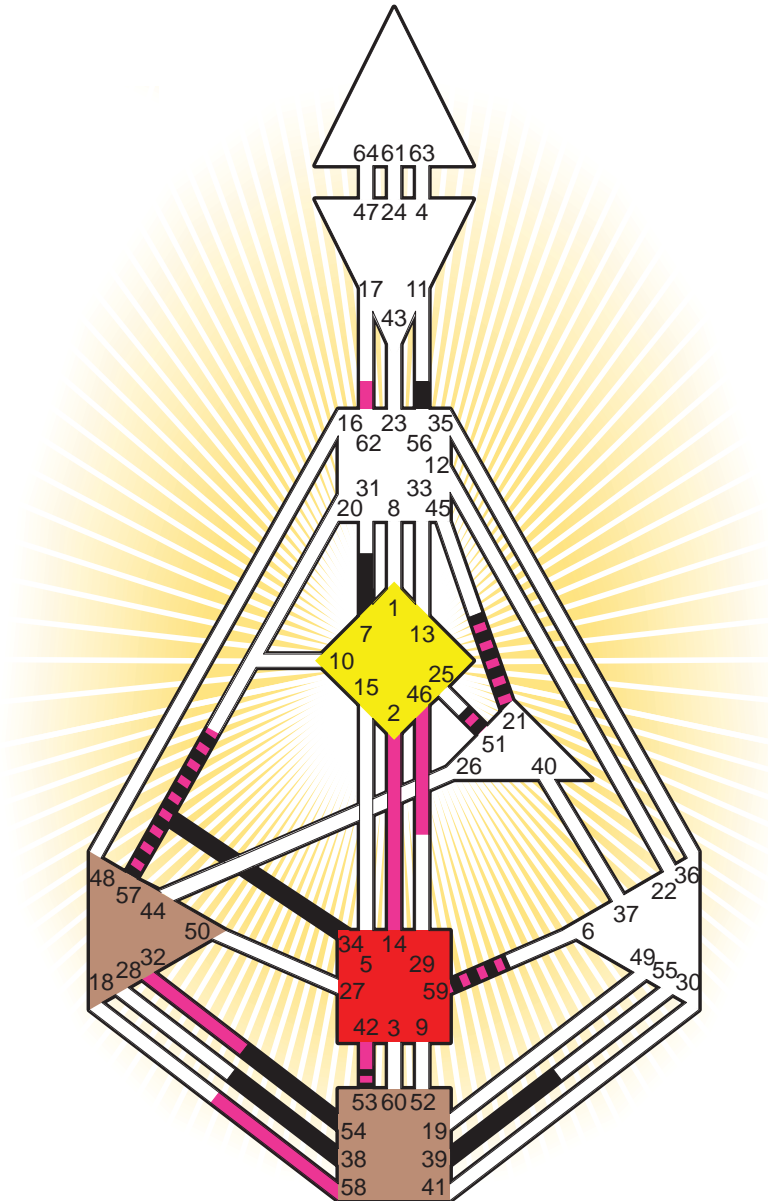

ZEN HUMAN DESIGN

INDIVIDUAL CHART

Robert Duvall

Personality

San Diego, CA
 5. January 1931
 05:10:00 PST
 13:10:00 GMT

Design

10. October 1930
 06:53:38 GMT

Rodden Rating **AA**

Definition Type

- No Definition
- Single Definition
- Split Definition
- Triple Split Definition
- Quadruple Split Definition

Mode

- To Wait
- To Do

Defined Centers

- Throat
- Head
- Ji
- Heart
- Sacral
- Root

Awareness

- Mental (Ajna)
- Intuitive (Spleen)
- Emotional (Solar Plexus)

	☉	⊕	☾	♋	♌	♍	♎	♏	♐	♑	♒	♓	
Personality	38.6	39.6	56.2	51.5	57.5	54.1	34.2	7.2	53.1	38.6	21.3	59.6	53.6
Design	57.2	51.2	2.3	42.4	32.4	46.1	14.5	62.5	53.5	58.3	21.5	59.6	62.1