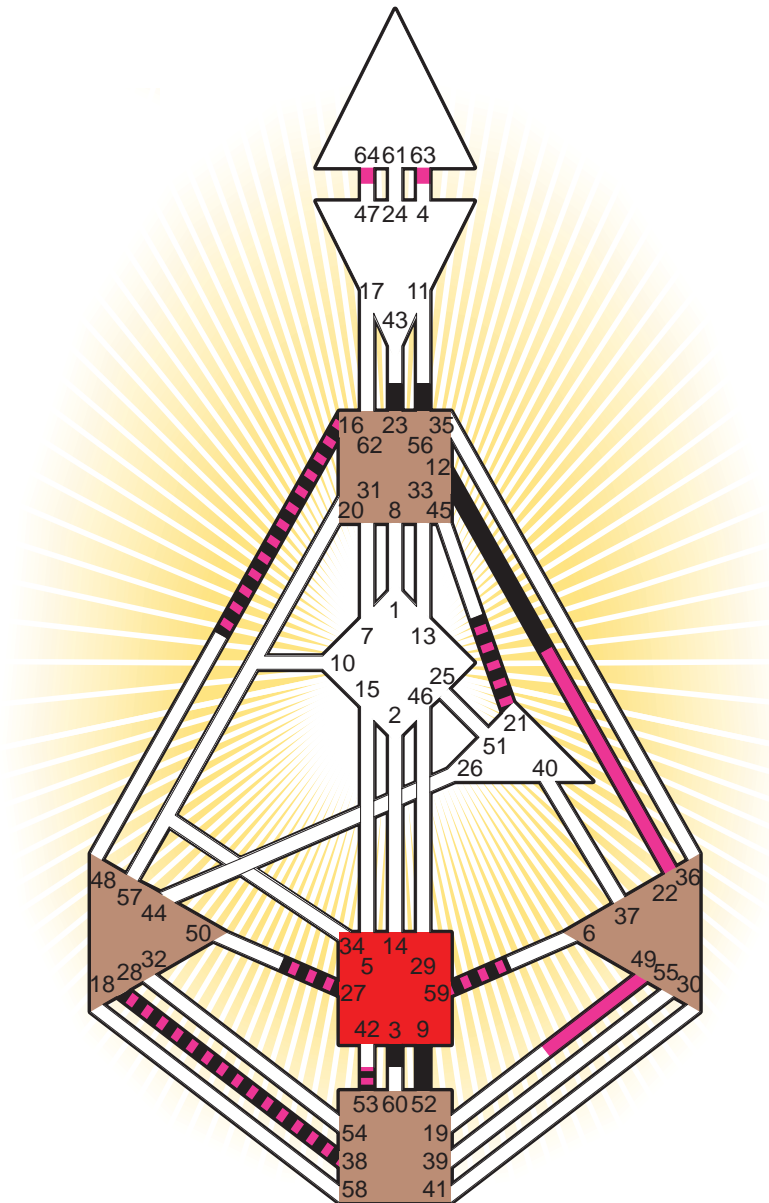

ZEN HUMAN DESIGN

INDIVIDUAL CHART

Clint Eastwood

Personality

San Francisco, CA
 31. May 1930
 17:35:00 PST
 01:35:00 GMT

Design

3. March 1930
 03:31:25 GMT

Rodden Rating **AA**

Definition Type

- No Definition
- Single Definition
- Split Definition
- Triple Split Definition
- Quadruple Split Definition

Mode

- To Wait
- To Do

Defined Centers

- Throat
- Head
- Ji
- Heart
- Sacral
- Root

Awareness

- Mental (Ajna)
- Intuitive (Spleen)
- Emotional (Solar Plexus)

	☉	⊕	☾	♋	♌	♍	♎	♏	♐	♑	♒	♓	
Personality	16.5	<u>9.5</u>	56.6	27.1	<u>28.1</u>	23.6	<u>52.5</u>	3.3	<u>12.2</u>	<u>38.2</u>	21.6	59.1	53.4
Design	63.1	<u>64.1</u>	21.2	27.2	<u>28.2</u>	49.1	<u>22.1</u>	49.1	<u>16.3</u>	<u>38.1</u>	21.1	59.2	53.3