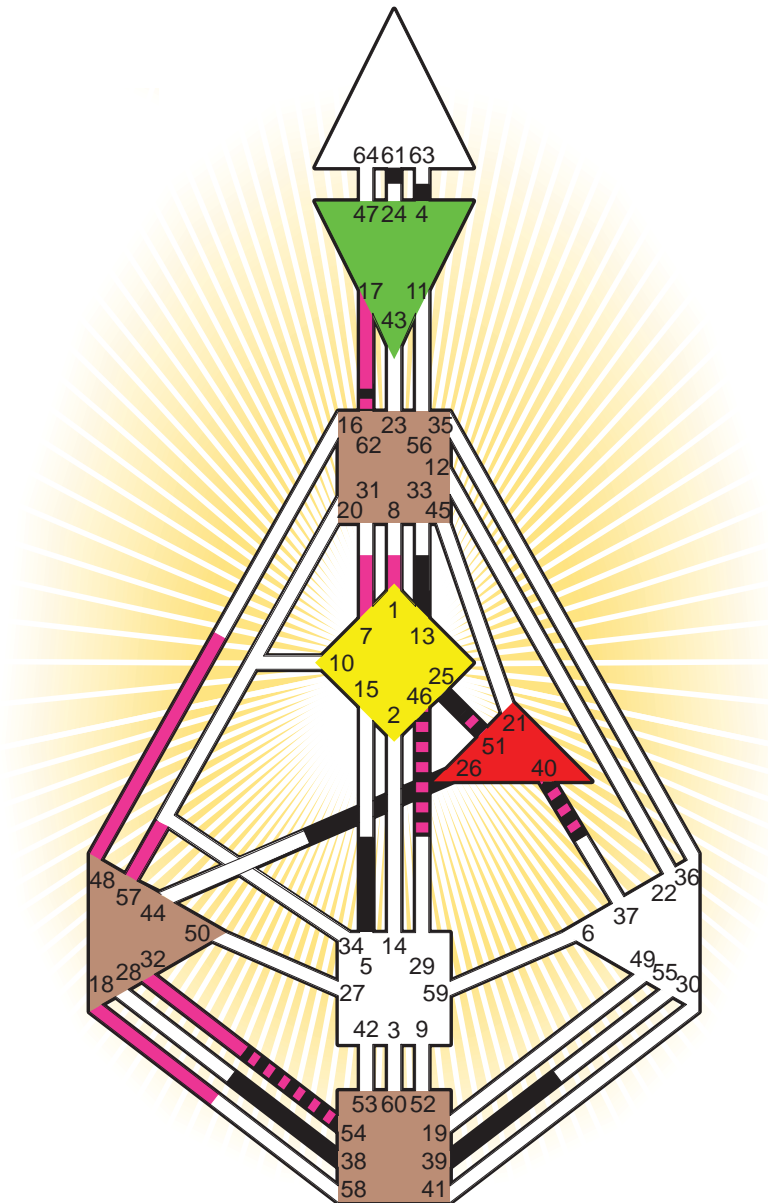

ZEN HUMAN DESIGN

INDIVIDUAL CHART

Umberto Eco

Personality

Alessandria, I
5. January 1932
18:30:00 MET
17:30:00 GMT

Design

10. October 1931
11:08:42 GMT

Rodden Rating **AA**

Definition Type

- No Definition
- Single Definition
- Split Definition
- Triple Split Definition
- Quadruple Split Definition

Mode

- To Wait
- To Do

Defined Centers

- Throat
- Head
- Ji
- Heart
- Sacral
- Root

Awareness

- Mental (Ajna)
- Intuitive (Spleen)
- Emotional (Solar Plexus)

	☉	⊕	☾	♋	♌	♍	♎	♏	♐	♑	♒	♓	
Personality	38.5	39.5	5.5	25.2	46.2	26.6	13.1	54.6	4.3	61.4	51.1	40.3	62.1
Design	57.2	51.2	46.3	17.2	18.2	48.1	32.5	1.3	7.5	54.2	51.3	40.2	62.2