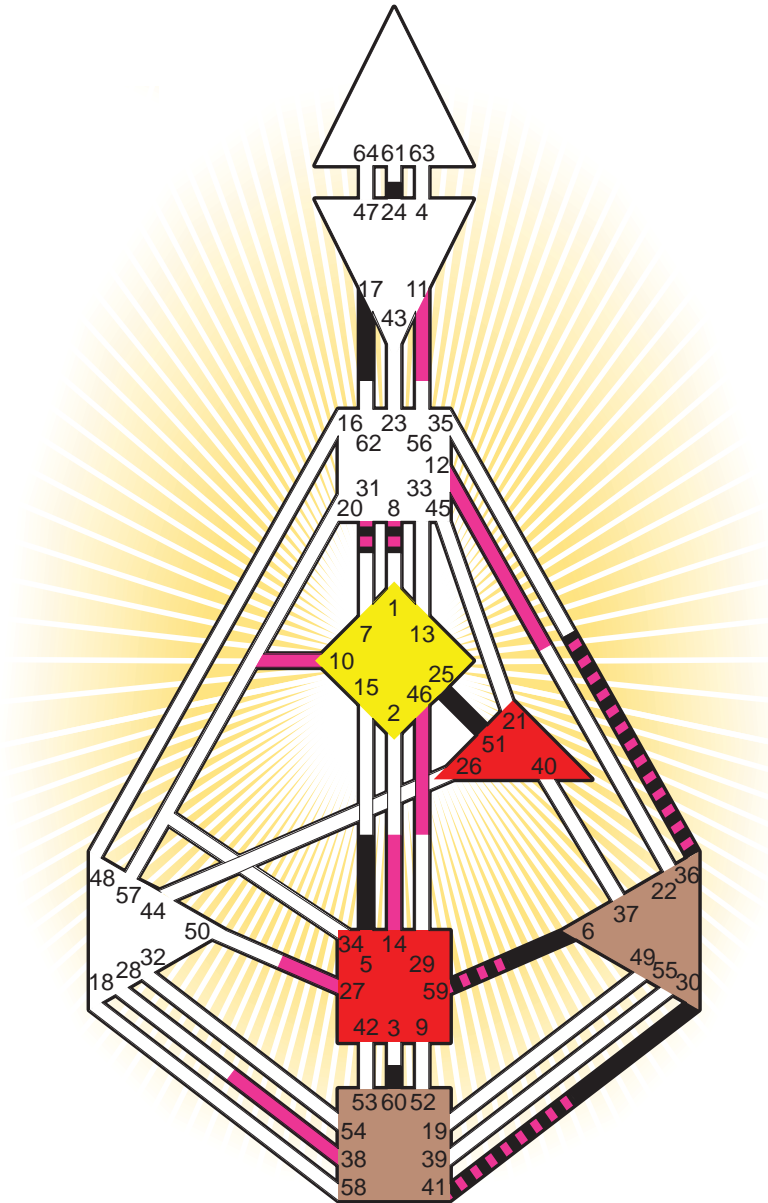

ZEN HUMAN DESIGN

INDIVIDUAL CHART

Albert Einstein

Personality

Ulm bei Tübingen, D
 14. March 1879
 11:30:00 LMT
 10:50:00 GMT

Design

17. December 1878
 12:51:12 GMT

Rodden Rating **AA**

Definition Type

- No Definition
- Single Definition
- Split Definition
- Triple Split Definition
- Quadruple Split Definition

Mode

- To Wait
- To Do

Defined Centers

- Throat
- Head
- Ji
- Heart
- Sacral
- Root

Awareness

- Mental (Ajna)
- Intuitive (Spleen)
- Emotional (Solar Plexus)

	☉	⊕	☾	♈	♉	♊	♋	♌	♍	♎	♏	♐	♑
Personality	36.1	6.1	5.4	41.1	31.1	25.6	51.2	60.1	30.4	17.1	59.2	24.1	8.1
Design	11.4	12.4	46.3	41.3	31.3	38.3	10.1	14.1	41.6	36.5	59.5	27.6	8.1