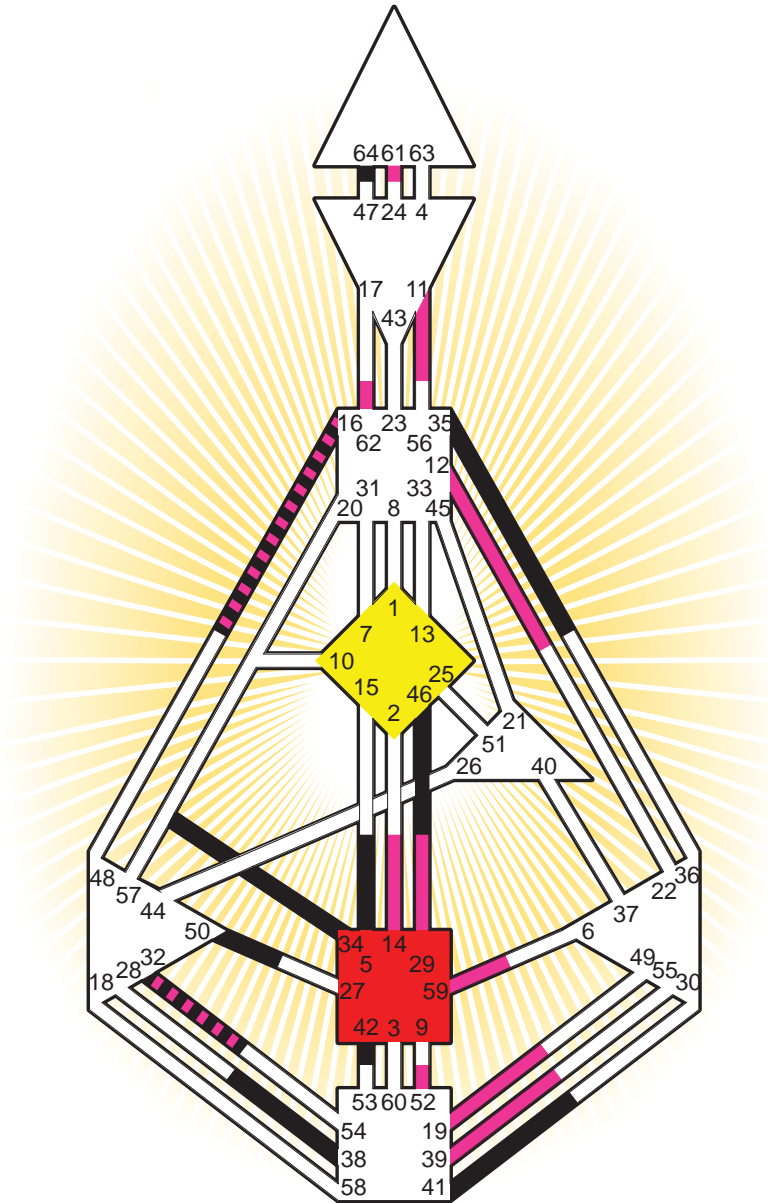

ZEN HUMAN DESIGN

INDIVIDUAL CHART

Dwight Eisenhower

Personality

Denison, TX
 14. October 1890
 03:00:00 CST
 09:00:00 GMT

Design

15. July 1890
 14:05:38 GMT

Rodden Rating **DD**

Definition Type

- No Definition
- Single Definition
- Split Definition
- Triple Split Definition
- Quadruple Split Definition

Mode

- To Wait
- To Do

Defined Centers

- Throat
- Head
- Ji
- Heart
- Sacral
- Root

Awareness

- Mental (Ajna)
- Intuitive (Spleen)
- Emotional (Solar Plexus)

	☉	⊕	☾	♋	♌	♍	♎	♏	♐	♑	♒	♓	
Personality	32.1	42.1	32.6	35.5	5.5	<u>46.5</u>	34.6	38.5	41.1	64.2	50.1	16.1	16.3
Design	62.3	61.3	52.4	12.2	11.2	39.6	<u>29.6</u>	14.5	19.2	59.2	32.3	16.1	16.2