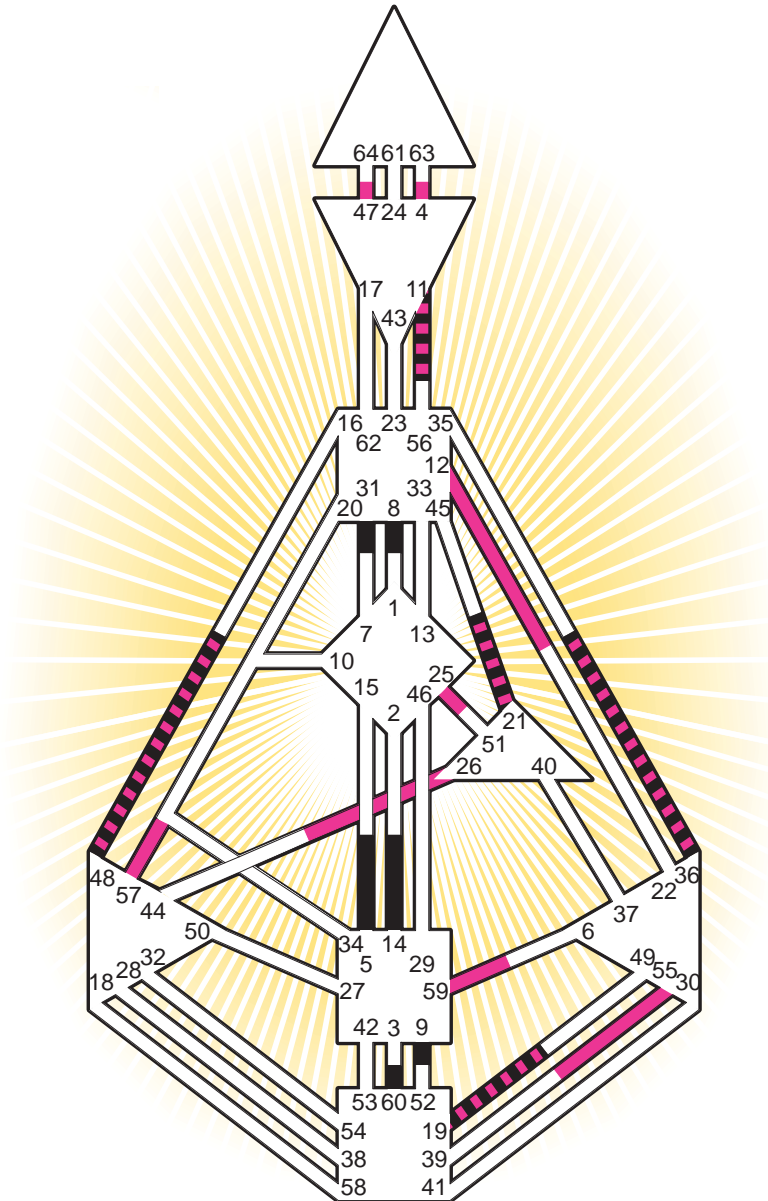

ZEN HUMAN DESIGN

INDIVIDUAL CHART

George Eliot

Personality

Nuneaton, GBE
 22. November 1819
 05:00:00 LMT
 05:05:52 GMT

Design

25. August 1819
 04:43:46 GMT

Rodden Rating **AA**

Definition Type

- No Definition
- Single Definition
- Split Definition
- Triple Split Definition
- Quadruple Split Definition

Mode

- To Wait
- To Do

Defined Centers

- Throat
- Head
- Ji
- Heart
- Sacral
- Root

Awareness

- Mental (Ajna)
- Intuitive (Spleen)
- Emotional (Solar Plexus)

	☉	⊕	☾	♋	♌	♍	♎	♏	♐	♑	♒	♓	
Personality	14.5	8.5	60.3	21.1	48.1	5.6	9.5	31.3	19.4	36.2	11.1	11.6	36.4
Design	59.2	55.2	57.5	21.3	48.3	47.6	4.1	12.1	19.3	25.2	26.4	11.4	36.5