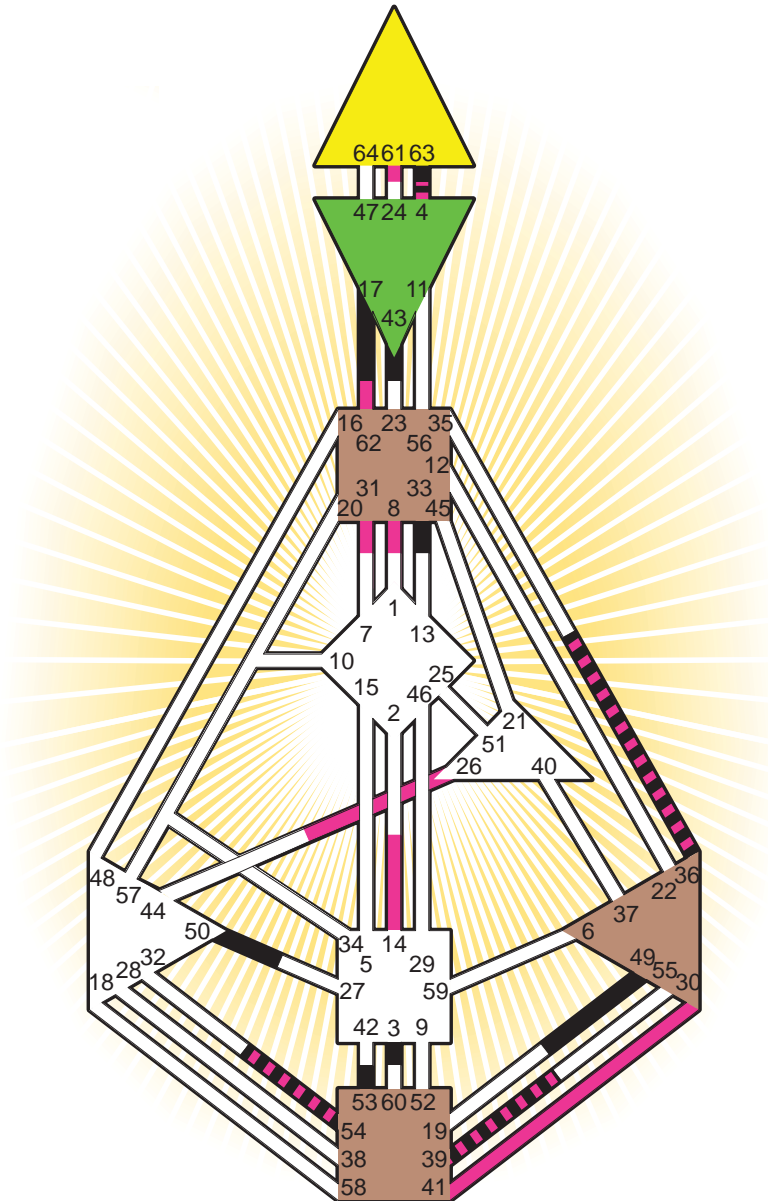

ZEN HUMAN DESIGN

INDIVIDUAL CHART

Queen Elizabeth II

Personality

London, GBE
 21. April 1926
 02:40:00 WET/S
 01:40:00 GMT

Design

22. January 1926
 23:14:32 GMT

Rodden Rating **AA**

Definition Type

- No Definition
- Single Definition
- Split Definition
- Triple Split Definition
- Quadruple Split Definition

Mode

- To Wait
- To Do

Defined Centers

- Throat
- Head
- Ji
- Heart
- Sacral
- Root

Awareness

- Mental (Ajna)
- Intuitive (Spleen)
- Emotional (Solar Plexus)

	☉	⊕	☾	♋	♌	♍	♎	♏	♐	♑	♒	♓	
Personality	3.5	50.5	33.5	53.6	54.6	17.1	63.3	49.3	49.4	43.6	36.6	4.4	39.4
Design	41.1	31.1	8.3	62.6	61.6	54.2	30.2	26.2	41.3	14.1	36.1	4.6	39.5