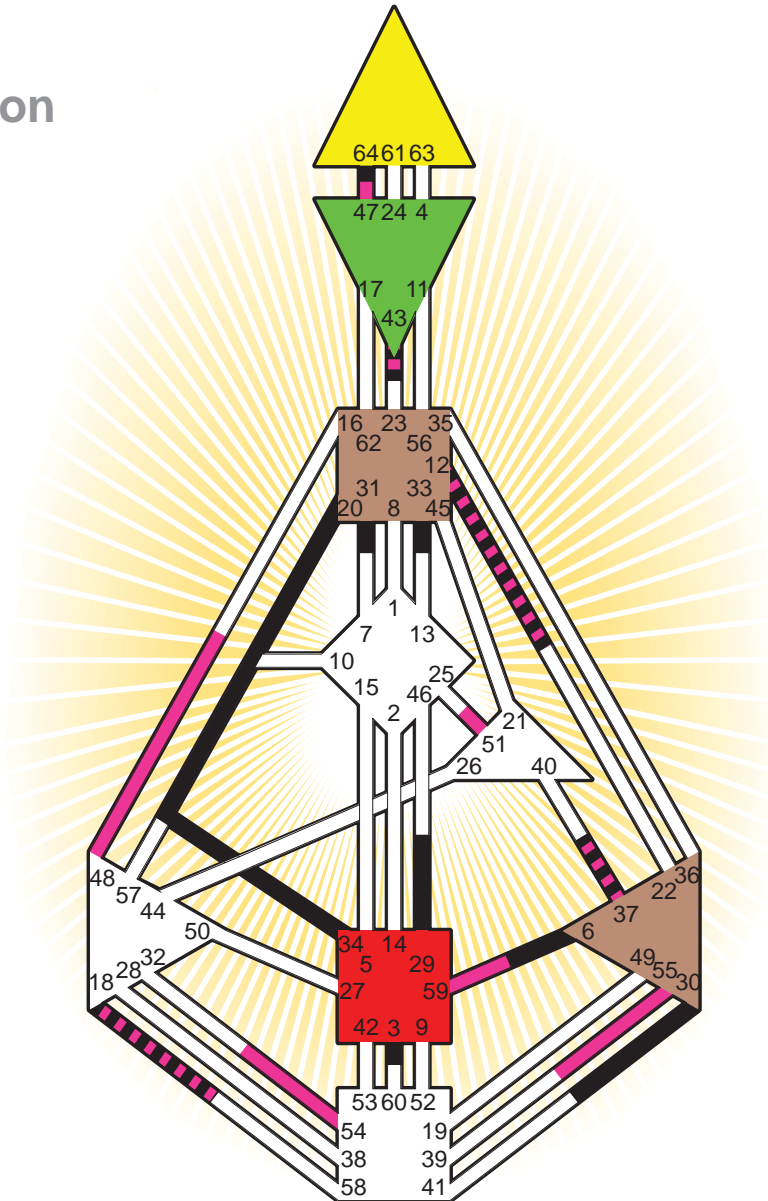

Definition Type

- No Definition
- Single Definition
- Split Definition
- Triple Split Definition
- Quadruple Split Definition

Mode

- To Wait
- To Do

Defined Centers

- Throat
- Head
- Ji
- Heart
- Sacral
- Root

Awareness

- Mental (Ajna)
- Intuitive (Spleen)
- Emotional (Solar Plexus)

	☉	⊕	☾	♋	♌	♍	♎	♏	♐	♑	♒	♓	
Personality	<u>20.4</u>	<u>34.4</u>	31.3	30.3	29.3	12.3	3.2	33.1	6.4	<u>64.3</u>	18.4	43.4	37.3
Design	55.6	<u>59.6</u>	51.6	55.3	<u>59.3</u>	55.4	54.6	12.6	18.1	<u>47.2</u>	48.2	43.6	37.1