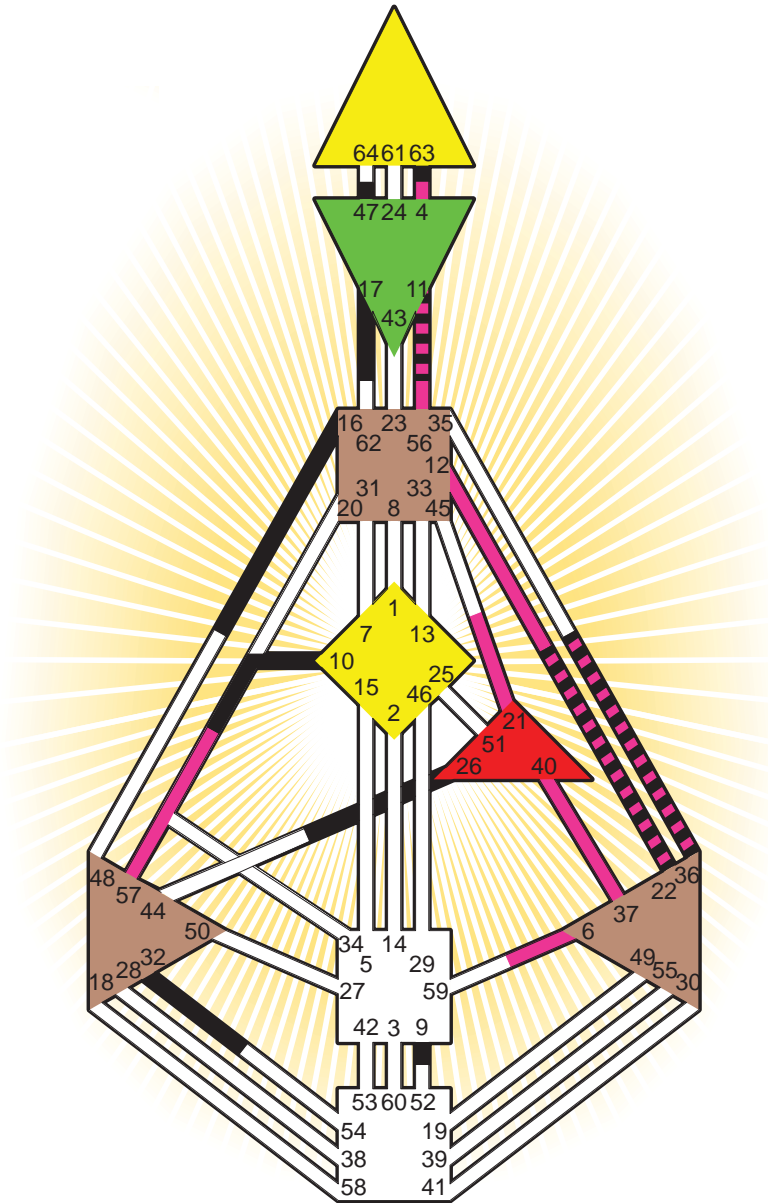

Friedrich Engels

Personality

Barmen, D
28. November 1820
21:00:00 LMT
20:31:16 GMT

Design

1. September 1820
04:36:22 GMT

Rodden Rating **AA**

Definition Type

- ☐ No Definition
- ☐ Single Definition
- ☒ Split Definition
- ☐ Triple Split Definition
- ☐ Quadruple Split Definition

Mode

- ☐ To Wait
- ☒ To Do

Defined Centers

- ☒ Throat
- ☒ Head
- ☒ Ji
- ☒ Heart
- ☐ Sacral
- ☐ Root

Awareness

- ☒ Mental (Ajna)
- ☐ Intuitive (Spleen)
- ☐ Emotional (Solar Plexus)

	☉	⊕	☾	♋	♌	♍	♎	♏	♐	♑	♒	♓	
Personality	9.1	16.1	47.3	22.3	47.3	26.6	32.6	26.1	63.3	17.4	11.6	10.2	36.5
Design	40.4	37.4	12.6	36.1	6.1	4.4	56.6	57.1	22.3	21.4	11.3	11.6	36.6