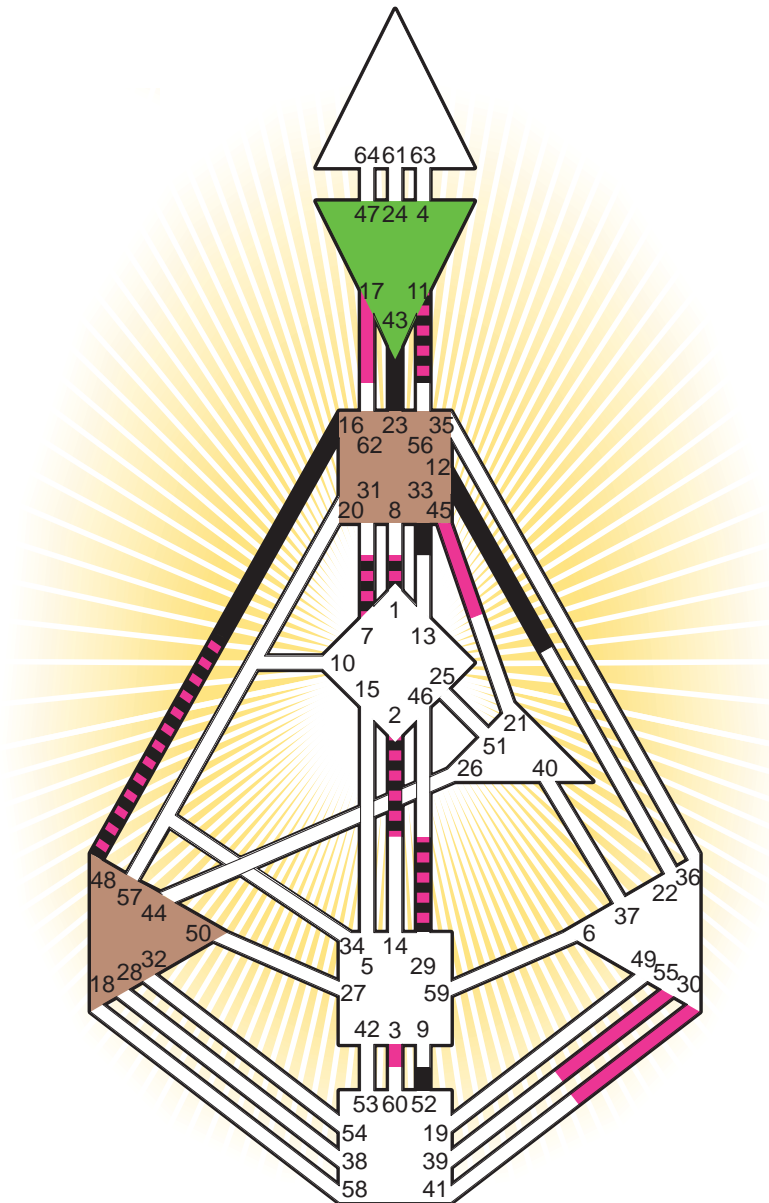

Definition Type

- No Definition
- Single Definition
- Split Definition
- Triple Split Definition
- Quadruple Split Definition

Mode

- To Wait
- To Do

Defined Centers

- Throat
- Head
- Ji
- Heart
- Sacral
- Root

Awareness

- Mental (Ajna)
- Intuitive (Spleen)
- Emotional (Solar Plexus)

	☉	⊕	☾	♋	♌	♍	♎	♏	♐	♑	♒	♓	
Personality	<u>23.6</u>	<u>43.6</u>	<u>33.5</u>	2.1	1.1	<u>16.6</u>	52.2	29.5	11.6	7.4	12.2	<u>48.2</u>	33.6
Design	<u>30.2</u>	<u>29.2</u>	3.5	2.5	1.5	<u>55.5</u>	17.2	29.5	11.2	7.6	45.6	<u>48.4</u>	7.1