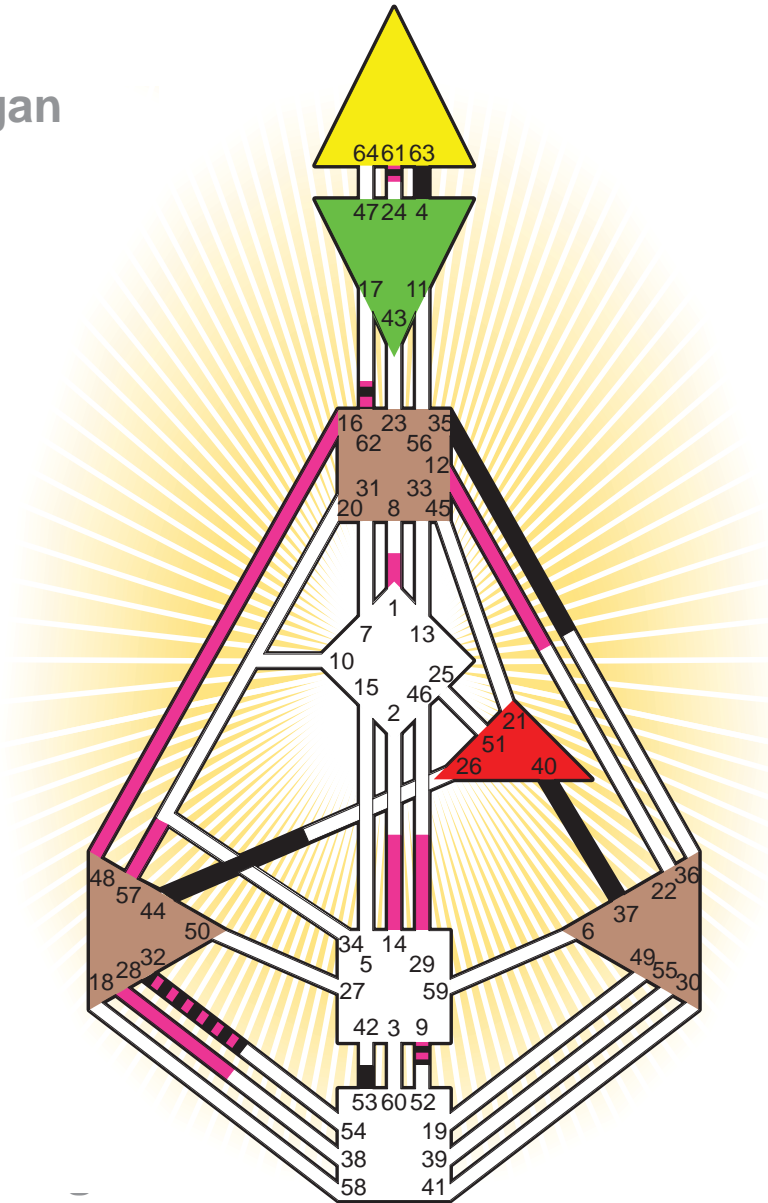

ZEN HUMAN DESIGN

INDIVIDUAL CHART

Recep Tayyip Erdogan

Personality

Istanbul, TR
26. February 1954
04:25:00 EET
02:25:00 GMT

Design

1. December 1953
10:43:40 GMT

Rodden Rating **C**

Definition Type

- ☐ No Definition
- ☐ Single Definition
- ☐ Split Definition
- ☒ Triple Split Definition
- ☐ Quadruple Split Definition

Mode

- ☒ To Wait
- ☐ To Do

Defined Centers

- ☒ Throat
- ☒ Head
- ☐ Ji
- ☒ Heart
- ☐ Sacral
- ☐ Root

Awareness

- ☒ Mental (Ajna)
- ☐ Intuitive (Spleen)
- ☐ Emotional (Solar Plexus)

	☉	⊕	☾	♋	♌	♍	♎	♏	♐	♑	♒	♓	
Personality	<u>37.2</u>	<u>40.2</u>	9.3	61.3	62.3	<u>63.3</u>	<u>63.3</u>	9.4	35.6	44.2	53.5	32.6	<u>4.5</u>
Design	9.4	<u>16.4</u>	<u>48.4</u>	61.5	62.5	1.6	14.1	57.4	12.1	28.3	62.3	32.5	29.1