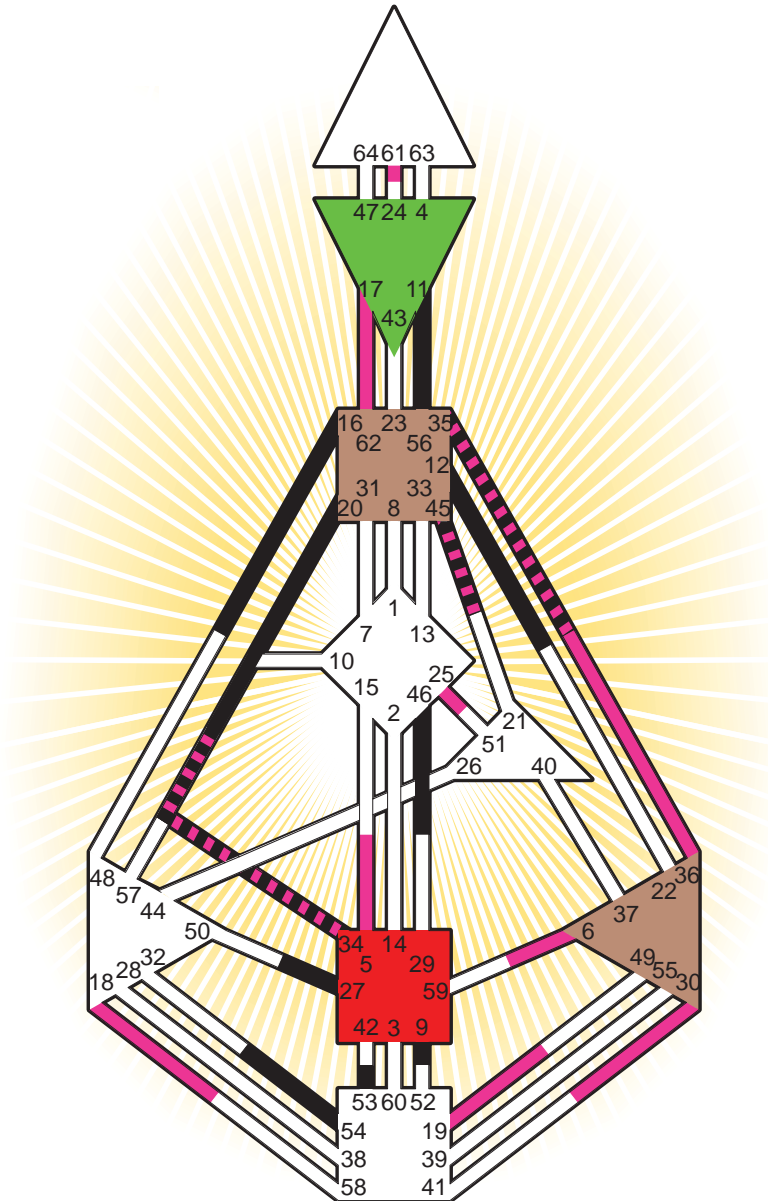

ZEN HUMAN DESIGN

INDIVIDUAL CHART

M. C. Escher

Personality

Leeuwarden, NL
17. June 1898
07:15:00 AMT
06:55:00 GMT

Design

18. March 1898
15:05:56 GMT

Rodden Rating **AA**

Definition Type

- ☐ No Definition
- ☒ Single Definition
- ☐ Split Definition
- ☐ Triple Split Definition
- ☐ Quadruple Split Definition

Mode

- ☐ To Wait
- ☒ To Do

Defined Centers

- ☒ Throat
- ☐ Head
- ☐ Ji
- ☐ Heart
- ☒ Sacral
- ☐ Root

Awareness

- ☒ Mental (Ajna)
- ☐ Intuitive (Spleen)
- ☒ Emotional (Solar Plexus)

	☉	⊕	☾	♋	♌	♍	♎	♏	♐	♑	♒	♓	
Personality	12.4	11.4	20.6	54.3	53.3	16.6	56.1	27.6	46.3	9.3	34.1	45.6	35.4
Design	36.6	6.6	19.4	61.5	62.5	25.2	17.2	30.4	18.3	5.1	34.4	45.4	35.2