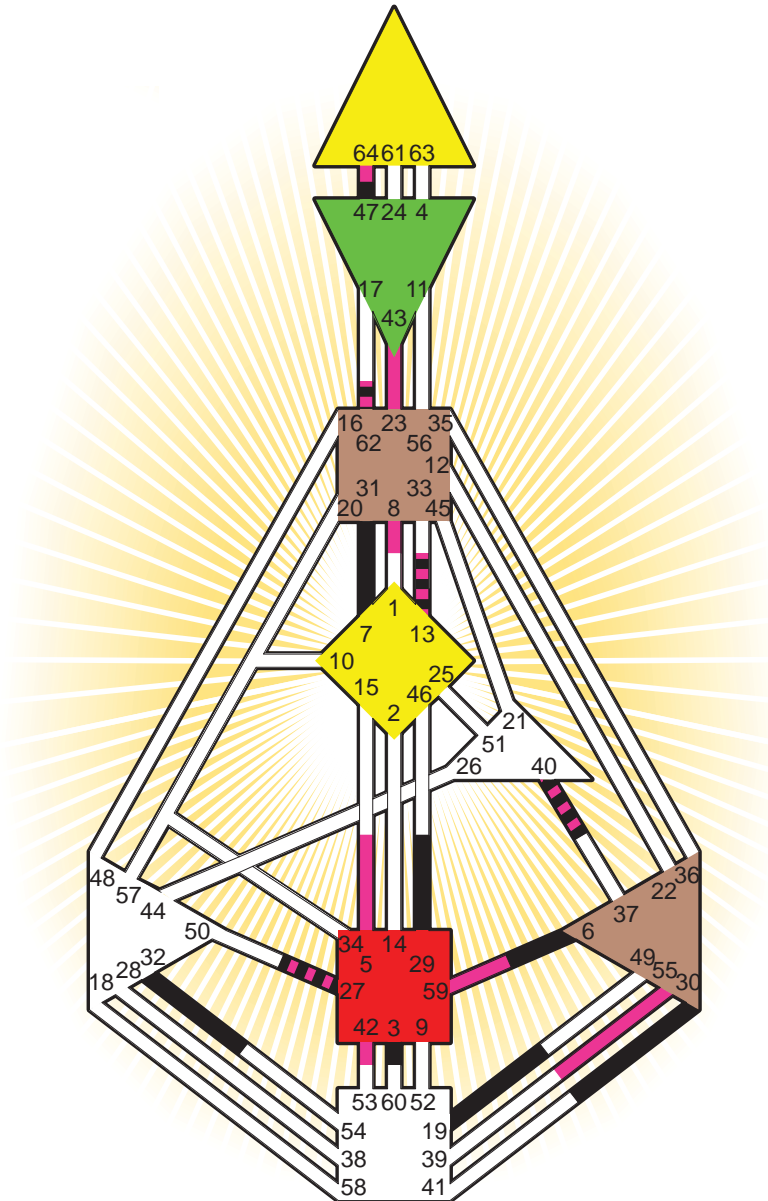

Definition Type

- No Definition
- Single Definition
- Split Definition
- Triple Split Definition
- Quadruple Split Definition

Mode

- To Wait
- To Do

Defined Centers

- Throat
- Head
- Ji
- Heart
- Sacral
- Root

Awareness

- Mental (Ajna)
- Intuitive (Spleen)
- Emotional (Solar Plexus)

	☉	⊕	☾	♋	♌	♍	♎	♏	♐	♑	♒	♓	
Personality	<u>7.6</u>	<u>13.6</u>	<u>27.1</u>	<u>30.5</u>	<u>29.5</u>	<u>31.1</u>	<u>47.2</u>	<u>32.1</u>	<u>6.2</u>	<u>19.6</u>	<u>3.2</u>	<u>40.4</u>	<u>62.4</u>
Design	<u>23.2</u>	<u>43.2</u>	<u>5.6</u>	<u>55.5</u>	<u>59.5</u>	<u>27.1</u>	<u>8.2</u>	<u>59.6</u>	<u>64.3</u>	<u>13.4</u>	<u>42.5</u>	<u>40.2</u>	<u>62.1</u>