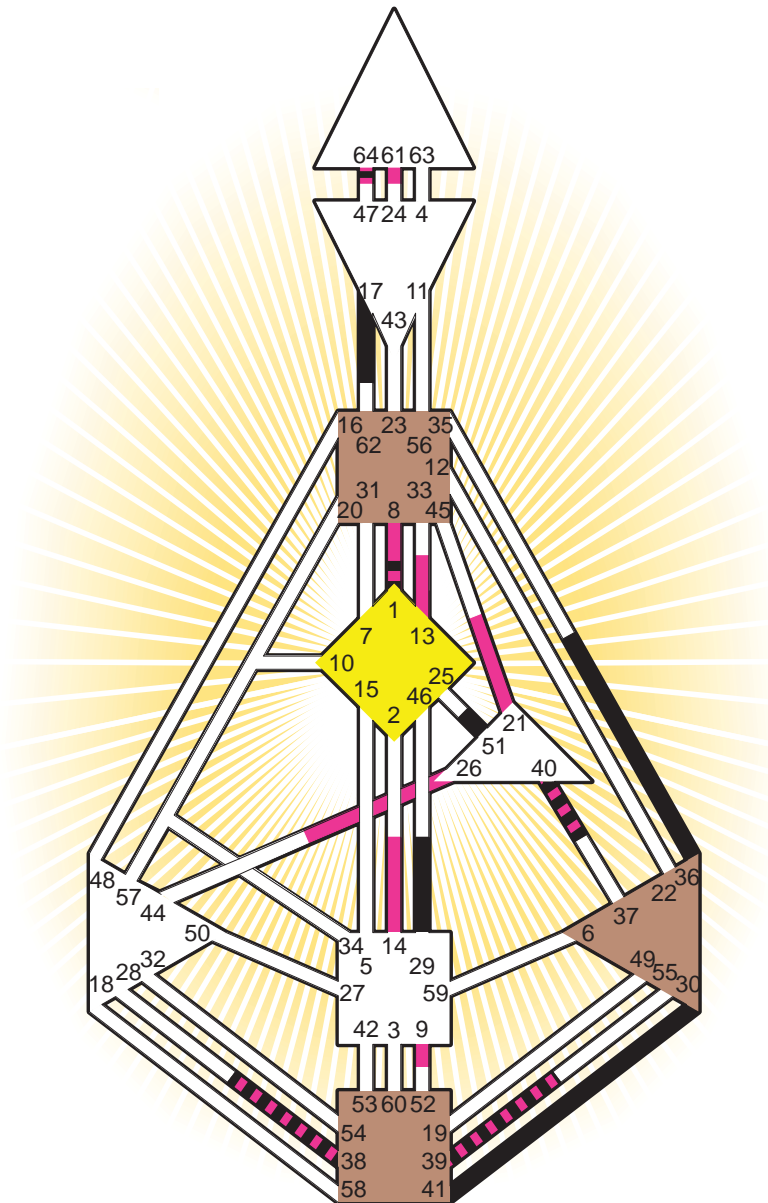

ZEN HUMAN DESIGN

INDIVIDUAL CHART

Chris Farley

Personality

Madison, WI
 15. February 1964
 15:34:00 CST
 21:34:00 GMT

Design

21. November 1963
 07:01:38 GMT

Rodden Rating **AA**

Definition Type

- No Definition
- Single Definition
- Split Definition
- Triple Split Definition
- Quadruple Split Definition

Mode

- To Wait
- To Do

Defined Centers

- Throat
- Head
- Ji
- Heart
- Sacral
- Root

Awareness

- Mental (Ajna)
- Intuitive (Spleen)
- Emotional (Solar Plexus)

	☉	⊕	☾	♋	♌	♍	♎	♏	♐	♑	♒	♓	
Personality	30.2	29.2	36.4	39.1	38.1	41.6	17.3	30.3	51.3	30.2	40.3	1.5	64.3
Design	14.4	8.4	61.3	39.3	38.3	9.2	26.3	26.3	21.1	13.5	40.5	1.3	64.3