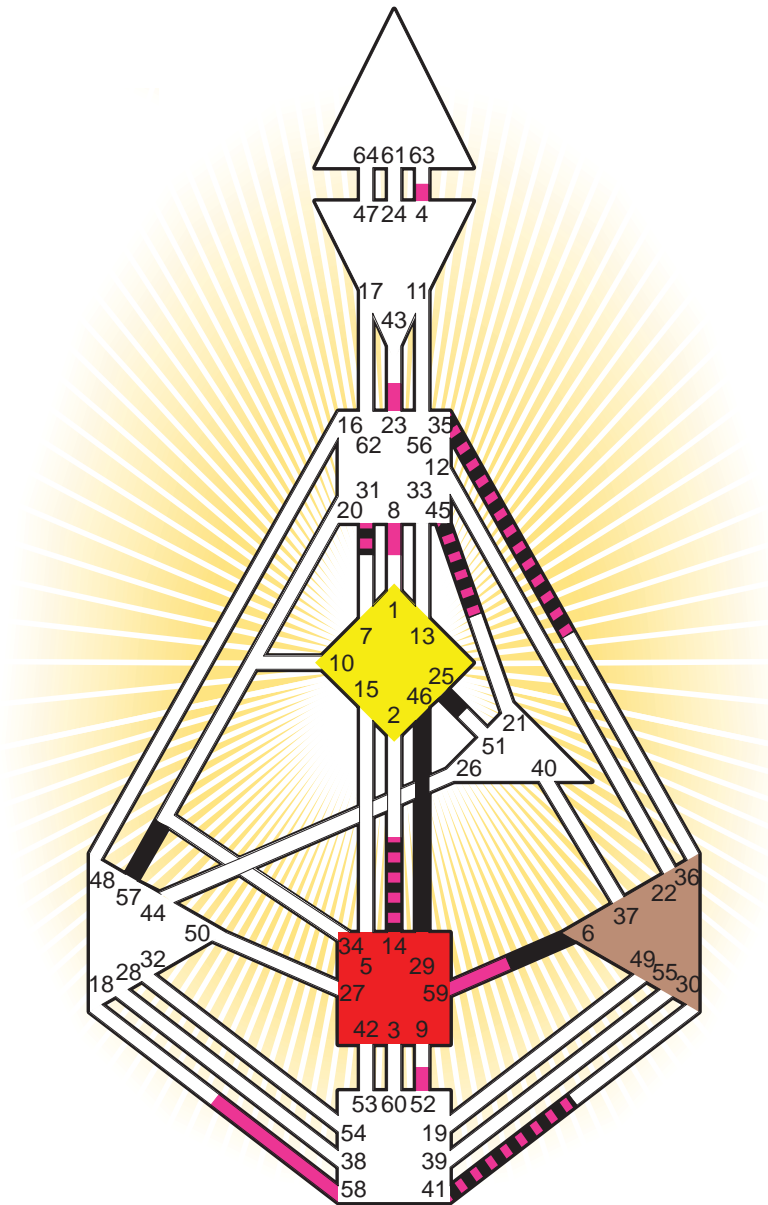

ZEN HUMAN DESIGN

INDIVIDUAL CHART

William Faulkner

Personality

New Albany, MS
 25. September 1897
 23:00:00 CST
 05:00:00 GMT

Design

26. June 1897
 19:14:37 GMT

Rodden Rating **A**

Definition Type

- No Definition
- Single Definition
- Split Definition
- Triple Split Definition
- Quadruple Split Definition

Mode

- To Wait
- To Do

Defined Centers

- Throat
- Head
- Ji
- Heart
- Sacral
- Root

Awareness

- Mental (Ajna)
- Intuitive (Spleen)
- Emotional (Solar Plexus)

	☉	⊕	☾	♋	♌	♍	♎	♏	♐	♑	♒	♓	
Personality	<u>46.6</u>	25.6	<u>46.1</u>	41.3	31.3	<u>6.4</u>	<u>29.6</u>	57.6	<u>6.1</u>	14.3	14.2	45.6	35.4
Design	52.2	58.2	8.5	41.5	31.5	35.5	23.2	4.5	<u>59.6</u>	14.1	14.2	45.4	35.3