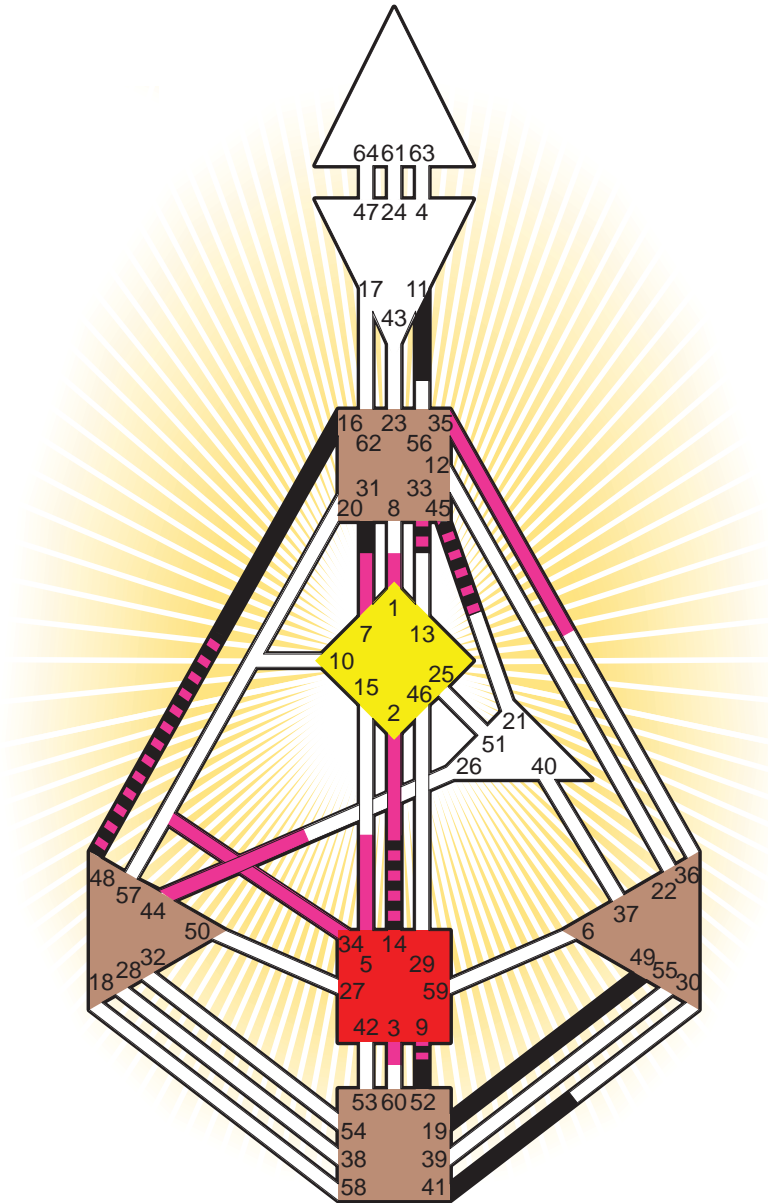

ZEN HUMAN DESIGN

INDIVIDUAL CHART

Farrah Fawcett

Personality

Corpus Christi, TX
 2. February 1947
 15:10:00 CST
 21:10:00 GMT

Design

8. November 1946
 05:10:12 GMT

Rodden Rating **AA**

Definition Type

- No Definition
- Single Definition
- Split Definition
- Triple Split Definition
- Quadruple Split Definition

Mode

- To Wait
- To Do

Defined Centers

- Throat
- Head
- Ji
- Heart
- Sacral
- Root

Awareness

- Mental (Ajna)
- Intuitive (Spleen)
- Emotional (Solar Plexus)

	☉	⊕	☾	♋	♌	♍	♎	♏	♐	♑	♒	♓	
Personality	<u>19.6</u>	<u>33.6</u>	<u>52.1</u>	<u>16.5</u>	<u>9.5</u>	<u>49.3</u>	<u>11.5</u>	<u>41.5</u>	<u>14.1</u>	<u>31.4</u>	<u>45.2</u>	<u>48.2</u>	<u>33.5</u>
Design	<u>1.3</u>	<u>2.3</u>	<u>3.5</u>	<u>35.1</u>	<u>5.1</u>	<u>9.2</u>	<u>14.6</u>	<u>34.1</u>	<u>44.2</u>	<u>33.2</u>	<u>45.5</u>	<u>48.1</u>	<u>7.1</u>