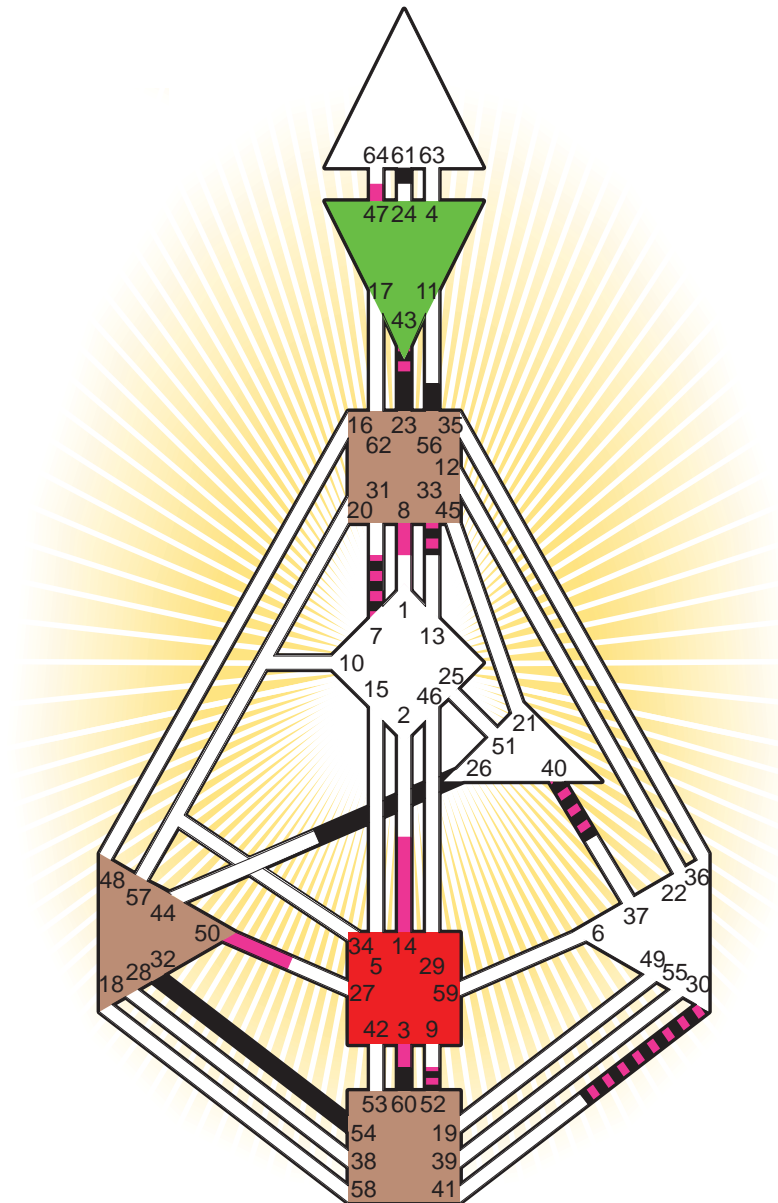

ZEN HUMAN DESIGN

INDIVIDUAL CHART

Federico Fellini

Personality

Rimini, I
 20. January 1920
 21:00:00 MET
 20:00:00 GMT

Design

25. October 1919
 23:09:44 GMT

Rodden Rating **AA**

Definition Type

- No Definition
- Single Definition
- Split Definition
- Triple Split Definition
- Quadruple Split Definition

Mode

- To Wait
- To Do

Defined Centers

- Throat
- Head
- Ji
- Heart
- Sacral
- Root

Awareness

- Mental (Ajna)
- Intuitive (Spleen)
- Emotional (Solar Plexus)

	☉	⊕	☾	♋	♌	♍	♎	♏	♐	♑	♒	♓	
Personality	<u>60.4</u>	<u>56.4</u>	<u>61.5</u>	<u>43.4</u>	<u>23.4</u>	<u>54.5</u>	<u>26.3</u>	<u>32.6</u>	7.2	40.6	30.6	33.4	52.3
Design	<u>50.6</u>	<u>3.6</u>	<u>43.6</u>	<u>14.1</u>	<u>8.1</u>	<u>43.1</u>	<u>47.3</u>	<u>40.5</u>	7.3	40.4	30.4	33.5	52.5