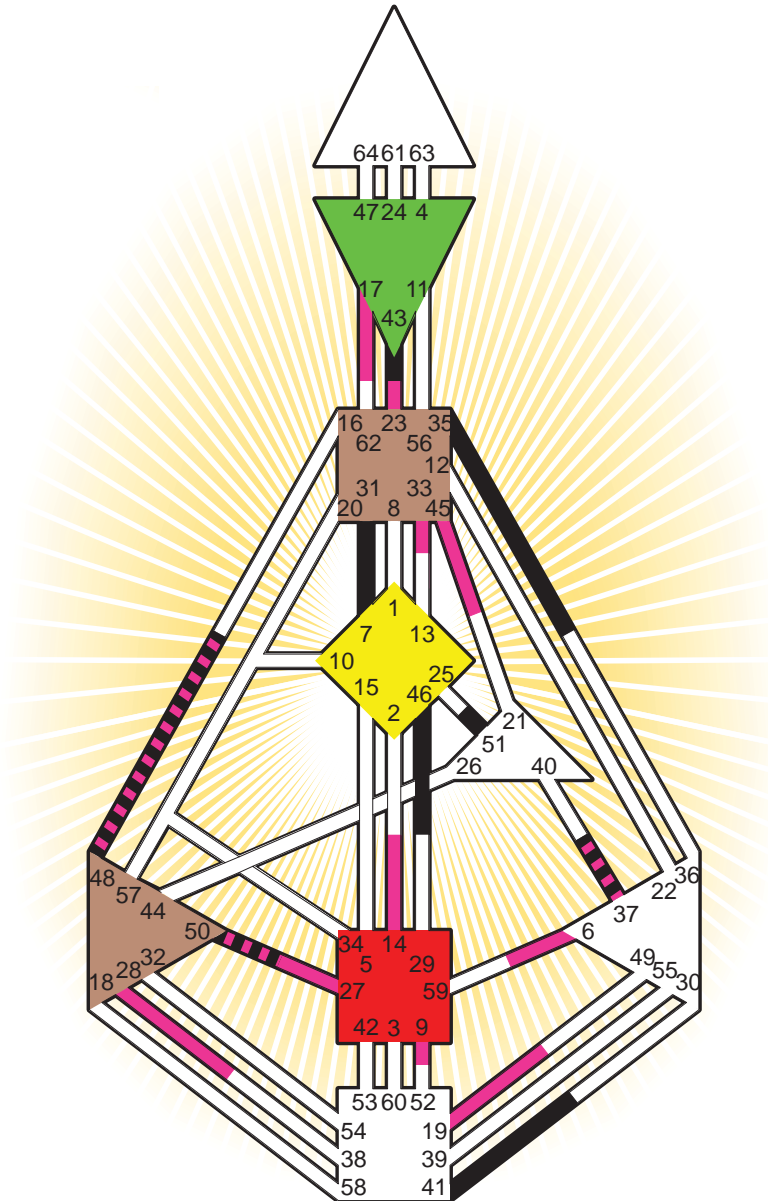

ZEN HUMAN DESIGN

INDIVIDUAL CHART

Ludwig Feuerbach

Personality

Landshut, D
 28. July 1804
 13:35:00 LMT
 12:46:24 GMT

Design

27. April 1804
 15:47:03 GMT

Rodden Rating C

Definition Type

- No Definition
- Single Definition
- Split Definition
- Triple Split Definition
- Quadruple Split Definition

Mode

- To Wait
- To Do

Defined Centers

- Throat Head
- Ji Heart
- Sacral Root

Awareness

- Mental (Ajna)
- Intuitive (Spleen)
- Emotional (Solar Plexus)

	☉	⊕	☾	♋	♌	♍	♎	♏	♐	♑	♒	♓	
Personality	<u>31.4</u>	41.4	51.3	41.4	31.4	31.2	7.3	35.1	<u>50.2</u>	46.2	48.4	<u>43.5</u>	37.4
Design	<u>27.6</u>	28.6	9.2	19.2	33.2	<u>23.1</u>	45.4	17.1	<u>50.4</u>	6.6	48.4	14.1	37.4