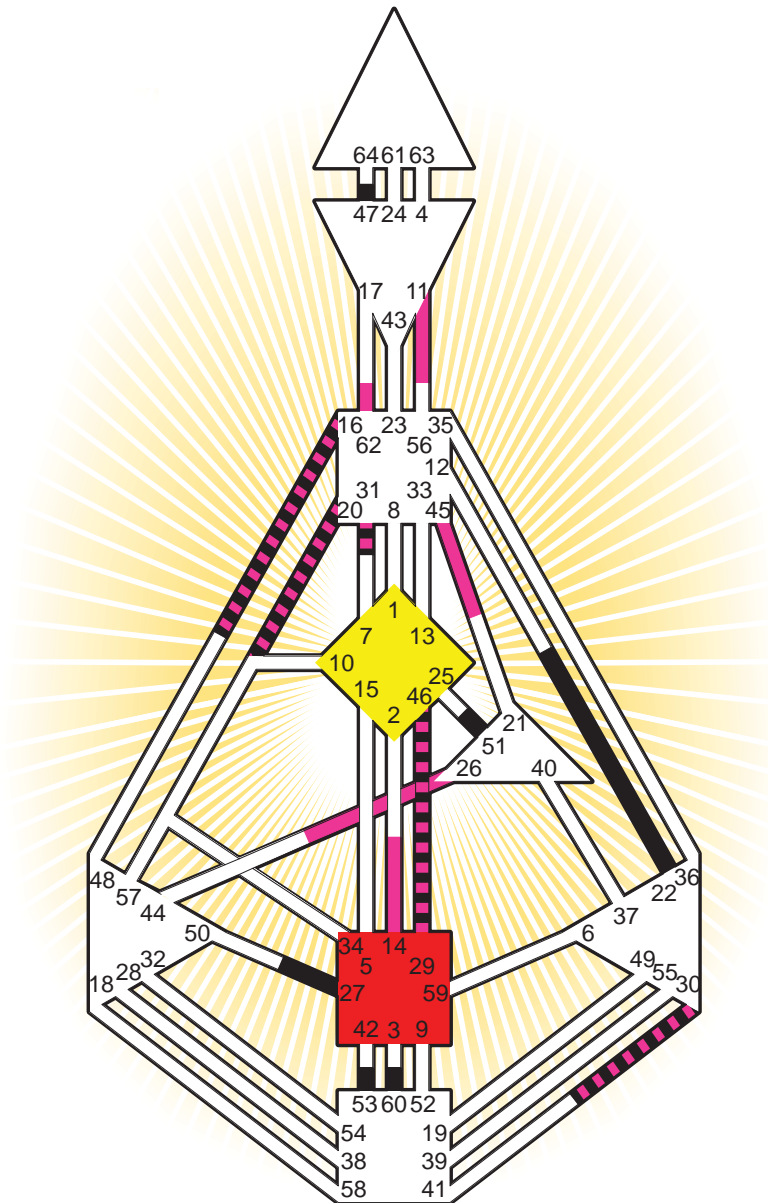

ZEN HUMAN DESIGN

INDIVIDUAL CHART

Bobby Fischer

Personality

Chicago, IL
 9. March 1943
 14:39:00 CWT
 19:39:00 GMT

Design

13. December 1942
 00:23:13 GMT

Rodden Rating **AA**

Definition Type

- No Definition
- Single Definition
- Split Definition
- Triple Split Definition
- Quadruple Split Definition

Mode

- To Wait
- To Do

Defined Centers

- Throat
- Head
- Ji
- Heart
- Sacral
- Root

Awareness

- Mental (Ajna)
- Intuitive (Spleen)
- Emotional (Solar Plexus)

	☉	⊕	☾	♈	♉	♊	♋	♌	♍	♎	♏	♐	♑
Personality	22.2	47.2	27.1	<u>29.1</u>	30.1	30.4	51.1	60.5	53.1	16.1	20.1	<u>46.3</u>	31.4
Design	26.4	45.4	30.5	<u>29.4</u>	30.4	11.5	11.5	14.4	62.4	16.3	20.2	<u>46.4</u>	31.6