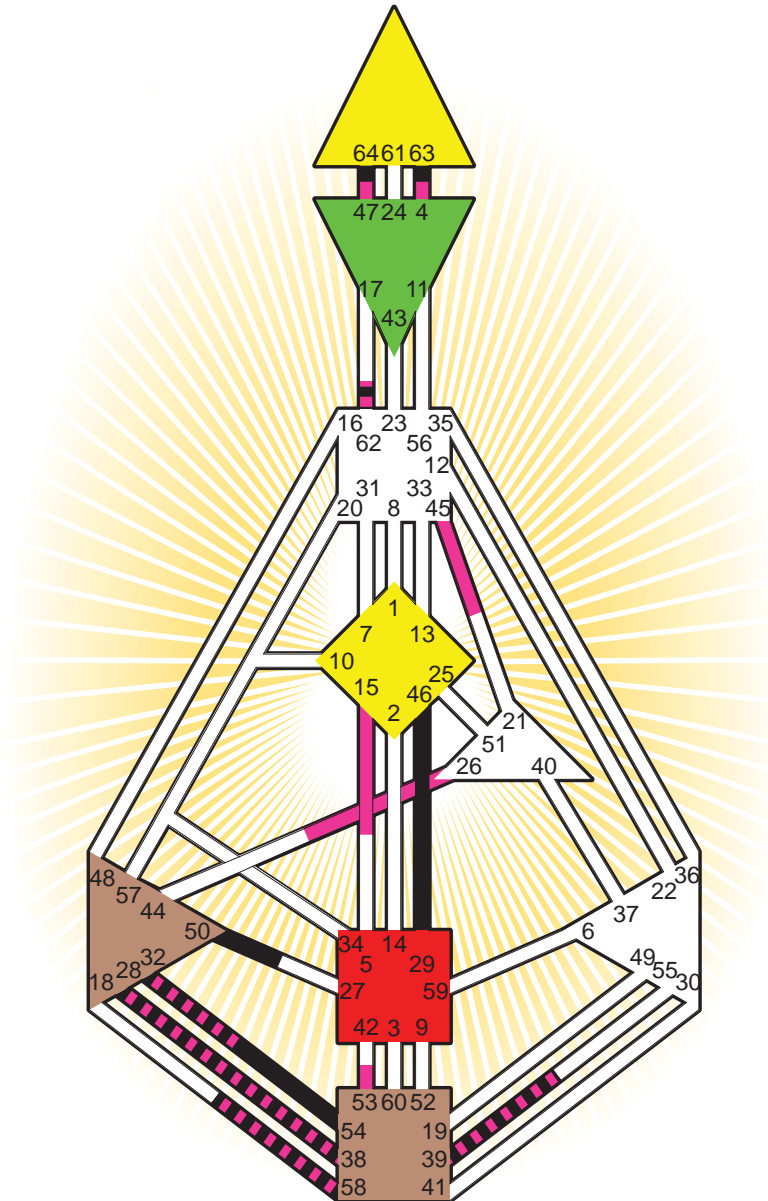

ZEN HUMAN DESIGN

INDIVIDUAL CHART

Mark Foley

Personality

Needham, MA
8. September 1954
04:55:00 EDT
08:55:00 GMT

Design

8. June 1954
12:31:50 GMT

Rodden Rating **AA**

Definition Type

- ☐ No Definition
- ☐ Single Definition
- ☐ Split Definition
- ☒ Triple Split Definition
- ☐ Quadruple Split Definition

Mode

- ☒ To Wait
- ☐ To Do

Defined Centers

- ☐ Throat
- ☒ Ji
- ☐ Sacral
- ☐ Head
- ☐ Heart
- ☒ Root

Awareness

- ☒ Mental (Ajna)
- ☒ Intuitive (Spleen)
- ☐ Emotional (Solar Plexus)

	☉	⊕	☾	♋	♌	♍	♎	♏	♐	♑	♒	♓	
Personality	64.5	63.5	54.3	38.4	39.4	46.2	50.6	58.2	62.3	28.4	62.6	32.4	29.1
Design	45.1	26.1	47.2	38.6	39.6	39.2	53.5	58.4	15.6	28.2	62.1	32.3	4.5