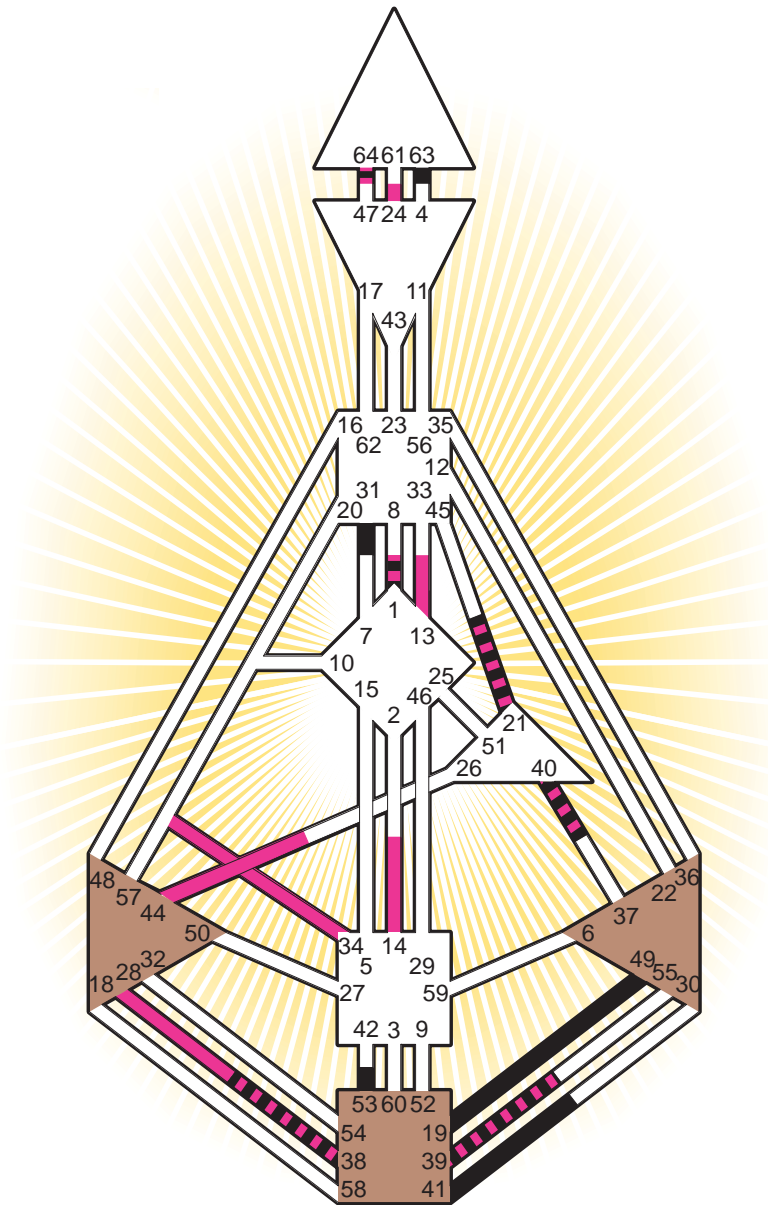

ZEN HUMAN DESIGN

INDIVIDUAL CHART

Bridget Fonda

Personality

Los Angeles, CA
 27. January 1964
 03:45:00 PST
 11:45:00 GMT

Design

1. November 1963
 17:32:48 GMT

Rodden Rating **AA**

Definition Type

- No Definition
- Single Definition
- Split Definition
- Triple Split Definition
- Quadruple Split Definition

Mode

- To Wait
- To Do

Defined Centers

- Throat
- Head
- Ji
- Heart
- Sacral
- Root

Awareness

- Mental (Ajna)
- Intuitive (Spleen)
- Emotional (Solar Plexus)

	☉	⊕	☾	♋	♌	♍	♎	♏	♐	♑	♒	♓	
Personality	41.5	31.5	53.2	39.2	<u>38.2</u>	<u>38.3</u>	63.2	<u>19.4</u>	21.5	<u>49.5</u>	40.4	1.5	64.3
Design	44.2	24.2	24.4	39.5	<u>38.5</u>	<u>28.5</u>	14.1	34.6	21.3	13.4	40.4	1.3	64.3