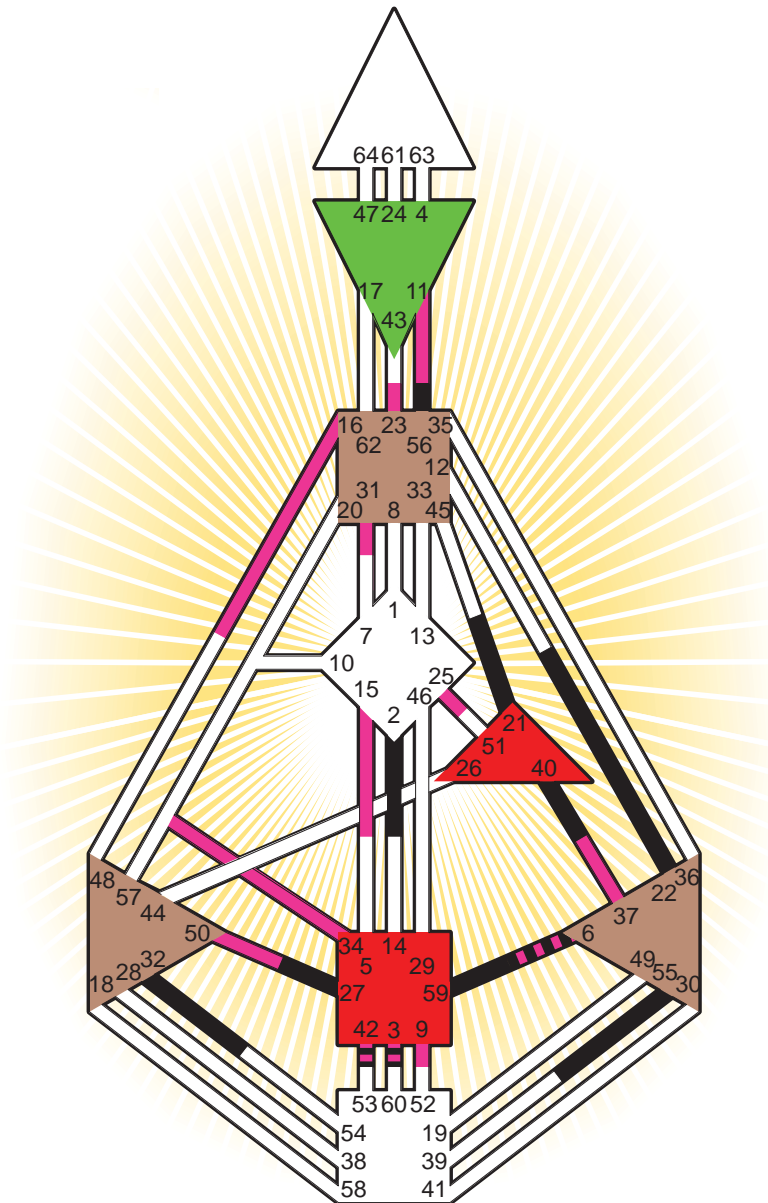

ZEN HUMAN DESIGN

INDIVIDUAL CHART

Peter Fonda

Personality

Manhattan, NY
23. February 1940
12:09:00 EST
17:09:00 GMT

Design

29. November 1939
02:06:11 GMT

Rodden Rating **AA**

Definition Type

- ☐ No Definition
- ☐ Single Definition
- ☒ Split Definition
- ☐ Triple Split Definition
- ☐ Quadruple Split Definition

Mode

- ☒ To Wait
- ☐ To Do

Defined Centers

- ☒ Throat
- ☐ Head
- ☐ Ji
- ☒ Heart
- ☒ Sacral
- ☐ Root

Awareness

- ☒ Mental (Ajna)
- ☐ Intuitive (Spleen)
- ☐ Emotional (Solar Plexus)

	☉	⊕	☾	♋	♌	♍	♎	♏	♐	♑	♒	♓	
Personality	55.5	59.5	40.3	32.1	42.1	22.5	21.5	27.3	21.2	3.1	2.6	6.3	56.6
Design	9.1	16.1	15.6	50.3	3.3	34.6	11.6	37.1	25.1	42.5	23.1	6.3	31.1