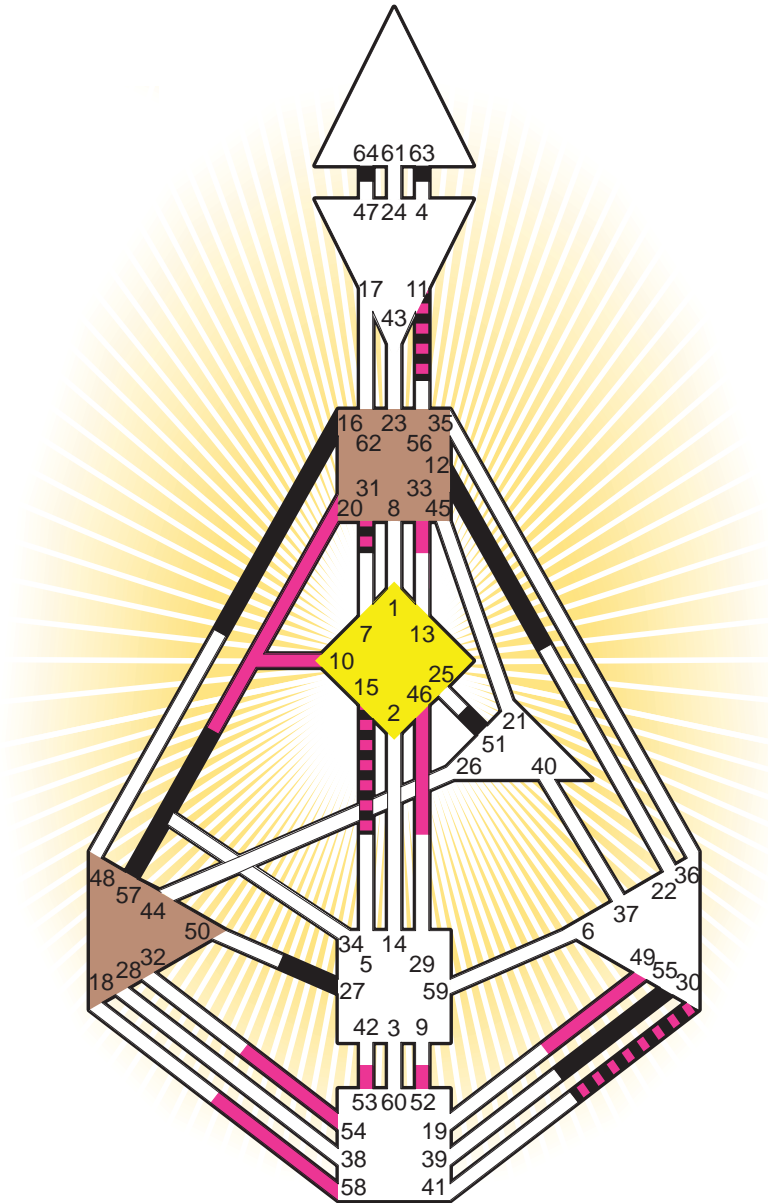

ZEN HUMAN DESIGN

INDIVIDUAL CHART

Betty Ford

Personality

Chicago, IL
 8. April 1918
 15:45:00 CWT
 20:45:00 GMT

Design

11. January 1918
 05:24:12 GMT

Rodden Rating **AA**

Definition Type

- No Definition
- Single Definition
- Split Definition
- Triple Split Definition
- Quadruple Split Definition

Mode

- To Wait
- To Do

Defined Centers

- Throat
- Head
- Ji
- Heart
- Sacral
- Root

Awareness

- Mental (Ajna)
- Intuitive (Spleen)
- Emotional (Solar Plexus)

	☉	⊕	☾	♋	♌	♍	♎	♏	♐	♑	♒	♓	
Personality	51.4	<u>57.4</u>	63.5	11.3	12.3	27.6	55.3	64.5	16.4	31.6	30.3	31.3	15.6
Design	54.6	53.6	11.6	<u>10.4</u>	15.4	58.1	30.3	46.2	<u>20.2</u>	33.6	49.4	31.5	52.1