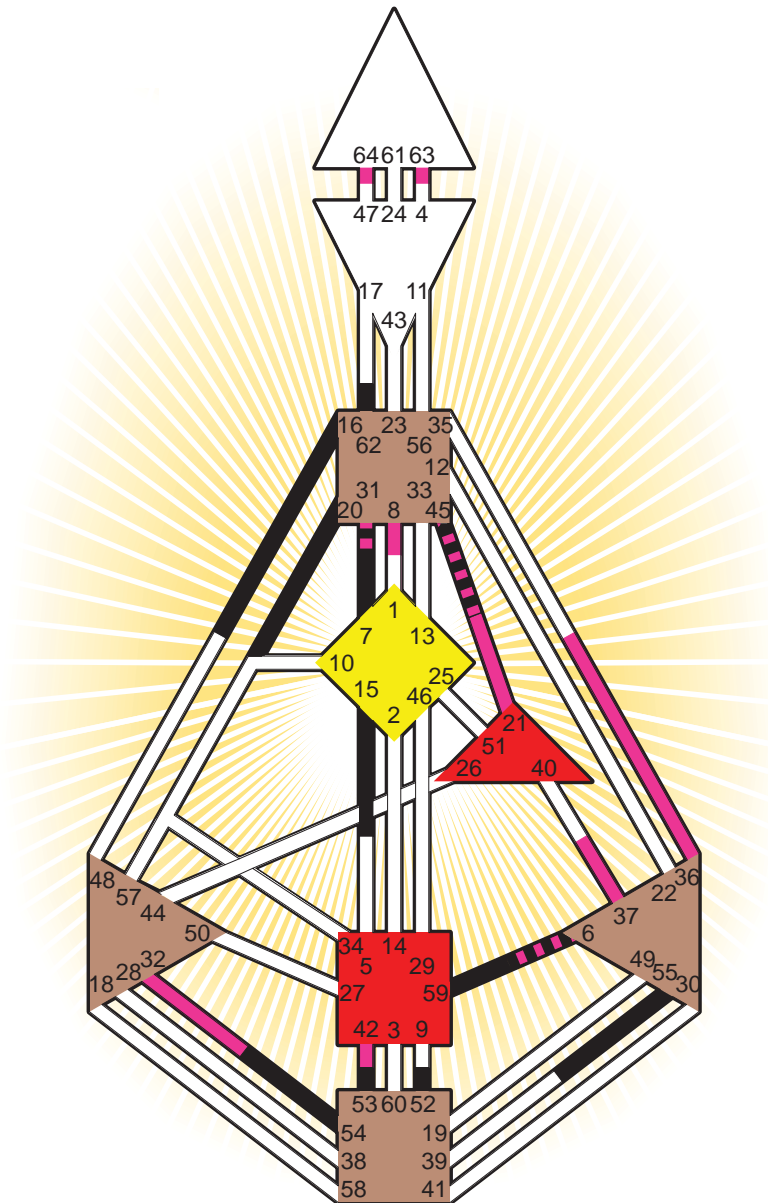

ZEN HUMAN DESIGN

INDIVIDUAL CHART

Harrison Ford

Personality

Chicago, IL
13. July 1942
11:41:00 CWT
16:41:00 GMT

Design

13. April 1942
05:00:06 GMT

Rodden Rating **AA**

Definition Type

- ☐ No Definition
- ☐ Single Definition
- ☒ Split Definition
- ☐ Triple Split Definition
- ☐ Quadruple Split Definition

Mode

- ☐ To Wait
- ☒ To Do

Defined Centers

- Throat
- Ji
- Sacral
- Head
- Heart
- Root

Awareness

- ☐ Mental (Ajna)
- ☒ Intuitive (Spleen)
- ☒ Emotional (Solar Plexus)

	☉	⊕	☾	♋	♌	♍	♎	♏	♐	♑	♒	♓	
Personality	<u>53.6</u>	<u>54.6</u>	<u>62.3</u>	<u>59.6</u>	<u>55.6</u>	<u>15.4</u>	<u>45.2</u>	<u>7.6</u>	<u>52.4</u>	<u>16.3</u>	<u>20.4</u>	<u>6.6</u>	<u>31.4</u>
Design	<u>42.3</u>	<u>32.3</u>	<u>36.3</u>	<u>64.2</u>	<u>63.2</u>	<u>21.6</u>	<u>37.1</u>	<u>45.6</u>	<u>45.1</u>	<u>8.3</u>	<u>8.4</u>	<u>6.6</u>	<u>31.2</u>