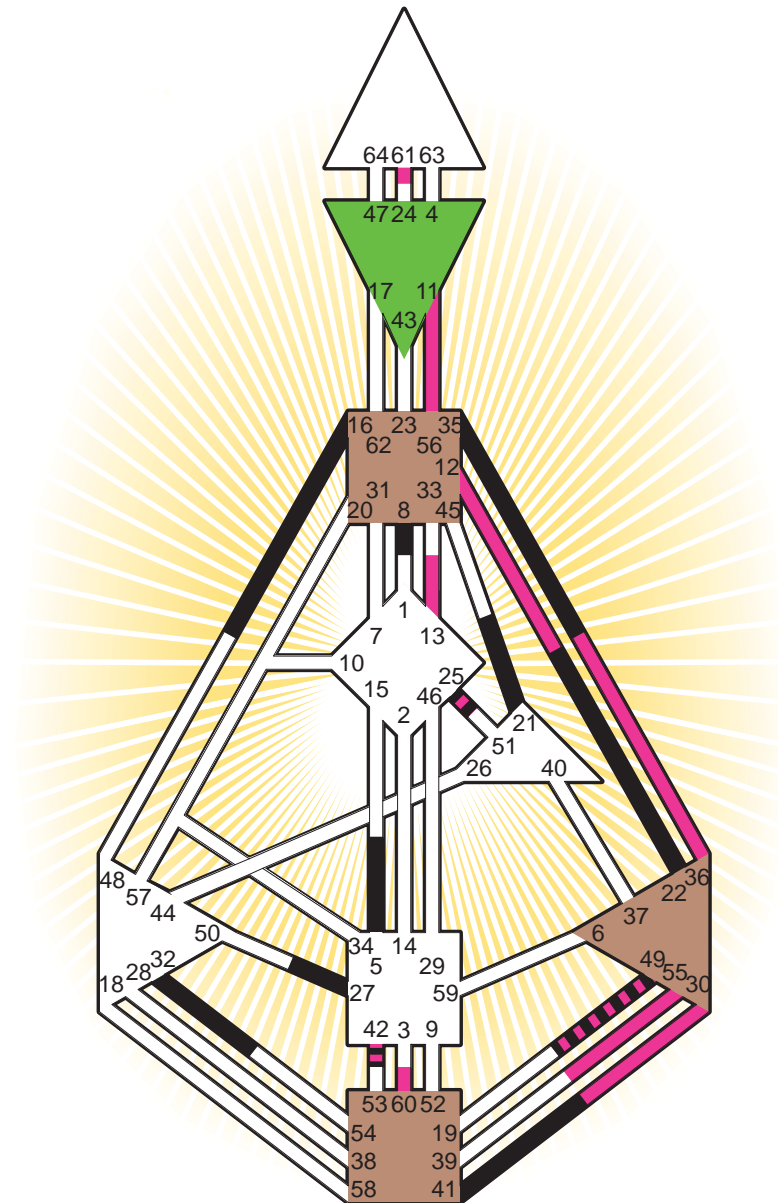

ZEN HUMAN DESIGN

INDIVIDUAL CHART

Anatole France

Personality

Paris, F
 16. April 1844
 07:00:00 LMT
 06:50:40 GMT

Design

19. January 1844
 07:00:36 GMT

Rodden Rating **AA**

Definition Type

- No Definition
- Single Definition
- Split Definition
- Triple Split Definition
- Quadruple Split Definition

Mode

- To Wait
- To Do

Defined Centers

- Throat
- Head
- Ji
- Heart
- Sacral
- Root

Awareness

- Mental (Ajna)
- Intuitive (Spleen)
- Emotional (Solar Plexus)

	☉	⊕	☾	♈	♉	♊	♋	♌	♍	♎	♏	♐	♑
Personality	42.6	32.6	21.2	5.4	<u>35.4</u>	27.4	16.5	8.6	<u>22.5</u>	<u>41.5</u>	25.6	49.5	42.2
Design	60.3	<u>56.3</u>	61.2	<u>11.1</u>	<u>12.1</u>	13.3	<u>30.1</u>	<u>36.6</u>	<u>55.1</u>	<u>60.2</u>	25.1	49.2	42.1