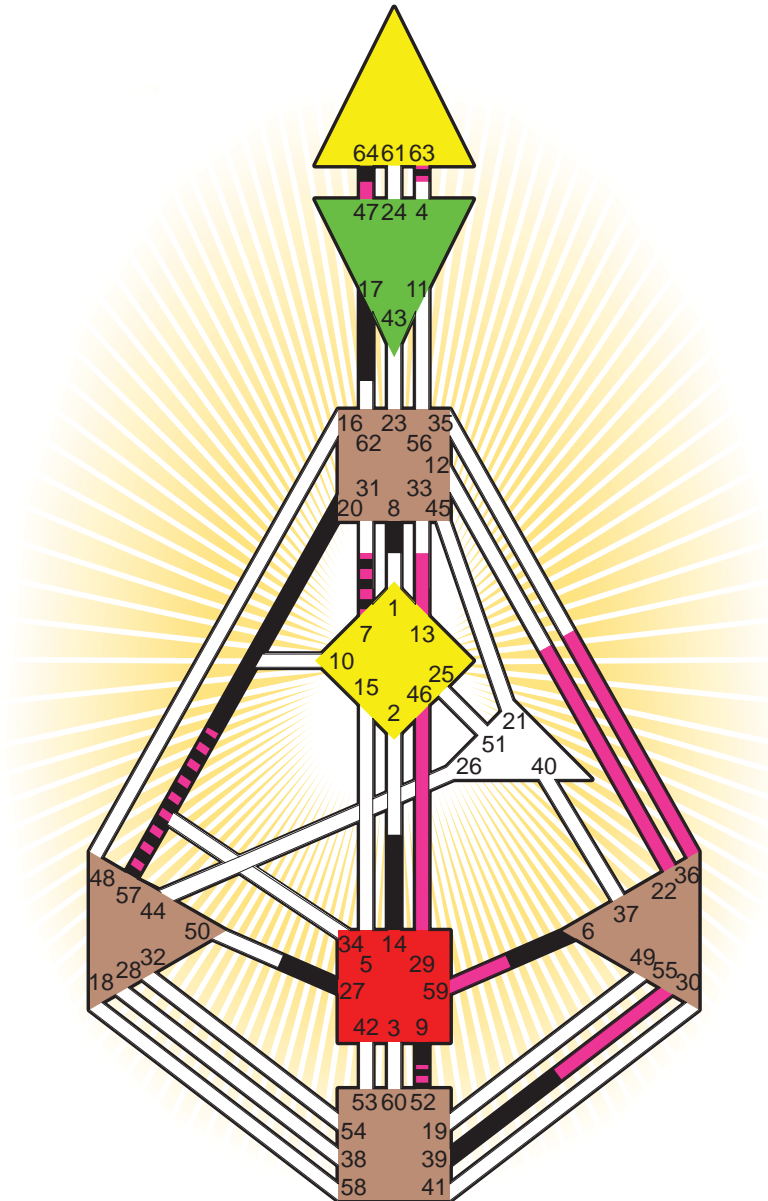

Definition Type

- No Definition
- Single Definition
- Split Definition
- Triple Split Definition
- Quadruple Split Definition

Mode

- To Wait
- To Do

Defined Centers

- Throat
- Head
- Ji
- Heart
- Sacral
- Root

Awareness

- Mental (Ajna)
- Intuitive (Spleen)
- Emotional (Solar Plexus)

	☉	⊕	☾	♋	♌	♍	♎	♏	♐	♑	♒	♓	
Personality	8.6	14.6	9.5	63.5	64.5	27.4	39.3	20.1	17.3	6.4	52.4	57.3	7.5
Design	55.3	59.3	29.4	22.3	47.3	13.6	36.4	36.1	63.5	46.3	52.2	57.5	7.6