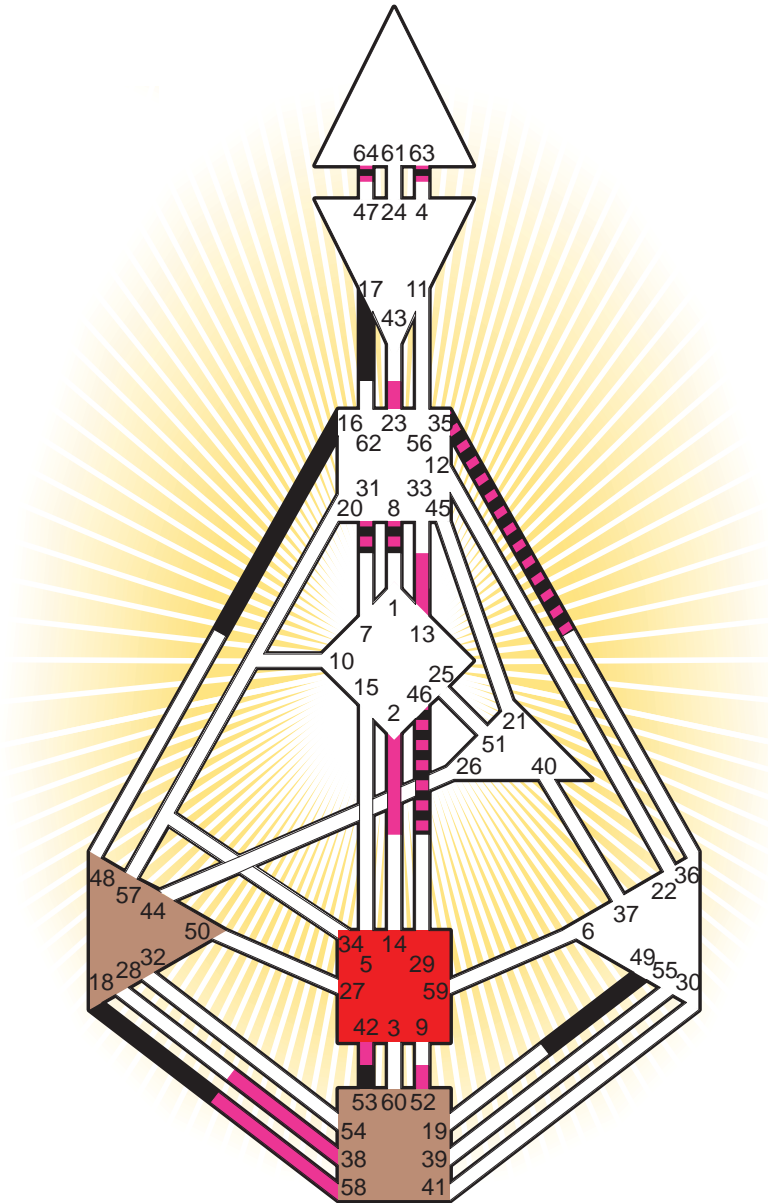

ZEN HUMAN DESIGN

INDIVIDUAL CHART

Aretha Franklin

Personality

Memphis, TN
 25. March 1942
 22:30:00 CWT
 03:30:00 GMT

Design

28. December 1941
 23:01:06 GMT

Rodden Rating **AA**

Definition Type

- No Definition
- Single Definition
- Split Definition
- Triple Split Definition
- Quadruple Split Definition

Mode

- To Wait
- To Do

Defined Centers

- Throat
- Head
- Ji
- Heart
- Sacral
- Root

Awareness

- Mental (Ajna)
- Intuitive (Spleen)
- Emotional (Solar Plexus)

	☉	⊕	☾	♈	♉	♊	♋	♌	♍	♎	♏	♐	♑
Personality	17.2	18.2	53.3	64.2	63.2	63.2	49.2	16.6	35.4	8.1	8.4	46.1	31.2
Design	58.4	52.4	2.3	64.6	63.6	38.2	13.5	42.3	35.3	23.4	8.3	46.2	31.4