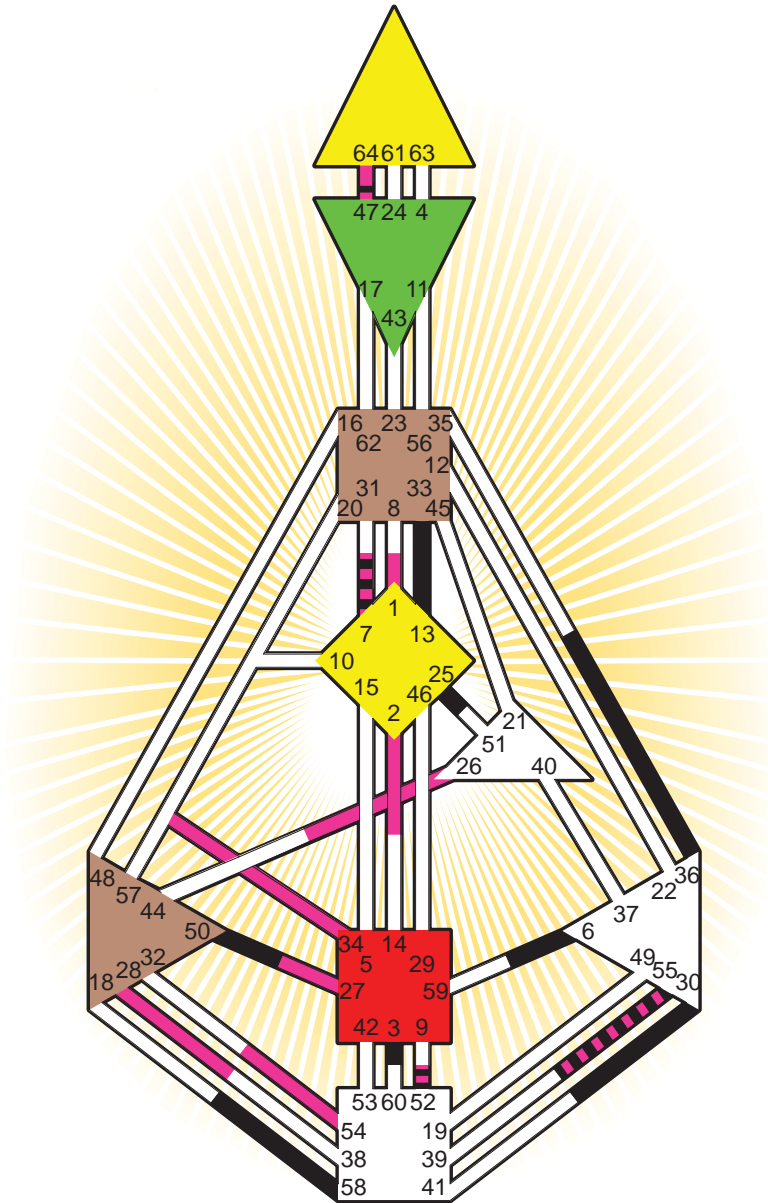

ZEN HUMAN DESIGN

INDIVIDUAL CHART

Betty Friedan

Personality

Peoria, IL
4. February 1921
04:00:00 CST
10:00:00 GMT

Design

9. November 1920
18:30:48 GMT

Rodden Rating **AA**

Definition Type

- ☐ No Definition
- ☐ Single Definition
- ☐ Split Definition
- ☒ Triple Split Definition
- ☐ Quadruple Split Definition

Mode

- ☒ To Wait
- ☐ To Do

Defined Centers

- ☒ Throat
- ☒ Head
- ☒ Ji
- ☐ Heart
- ☒ Sacral
- ☐ Root

Awareness

- ☒ Mental (Ajna)
- ☒ Intuitive (Spleen)
- ☐ Emotional (Solar Plexus)

	☉	☊	☋	♈	♉	♊	♋	♌	♍	♎	♏	♐	♑
Personality	<u>13.2</u>	7.2	58.3	<u>50.5</u>	3.5	30.5	25.4	36.1	<u>47.1</u>	6.2	55.5	<u>33.5</u>	52.4
Design	1.5	2.5	28.6	28.5	<u>27.5</u>	34.1	26.4	54.2	<u>64.4</u>	<u>47.6</u>	55.2	7.1	52.6