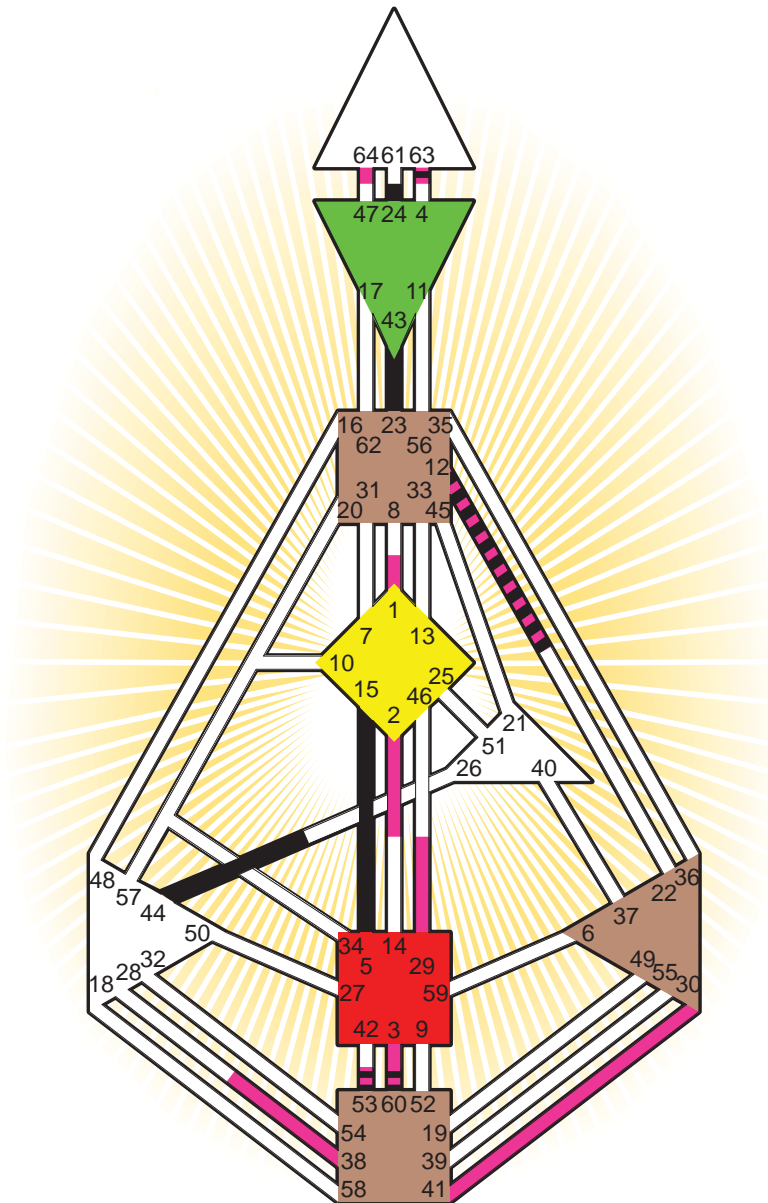

ZEN HUMAN DESIGN

INDIVIDUAL CHART

Max Frisch

Personality

Zürich, CH
 15. May 1911
 02:45:00 MET
 01:45:00 GMT

Design

14. February 1911
 22:11:34 GMT

Rodden Rating **A**

Definition Type

- No Definition
- Single Definition
- Split Definition
- Triple Split Definition
- Quadruple Split Definition

Mode

- To Wait
- To Do

Defined Centers

- Throat
- Head
- Ji
- Heart
- Sacral
- Root

Awareness

- Mental (Ajna)
- Intuitive (Spleen)
- Emotional (Solar Plexus)

	☉	⊕	☾	♈	♉	♊	♋	♌	♍	♎	♏	♐	♑
Personality	<u>23.5</u>	<u>43.5</u>	<u>5.2</u>	24.3	44.3	24.2	<u>15.5</u>	63.6	44.1	24.5	<u>60.4</u>	53.5	12.5
Design	<u>30.1</u>	<u>29.1</u>	<u>64.3</u>	2.1	1.1	<u>41.1</u>	<u>63.4</u>	38.1	1.2	<u>3.6</u>	<u>60.1</u>	53.5	12.4