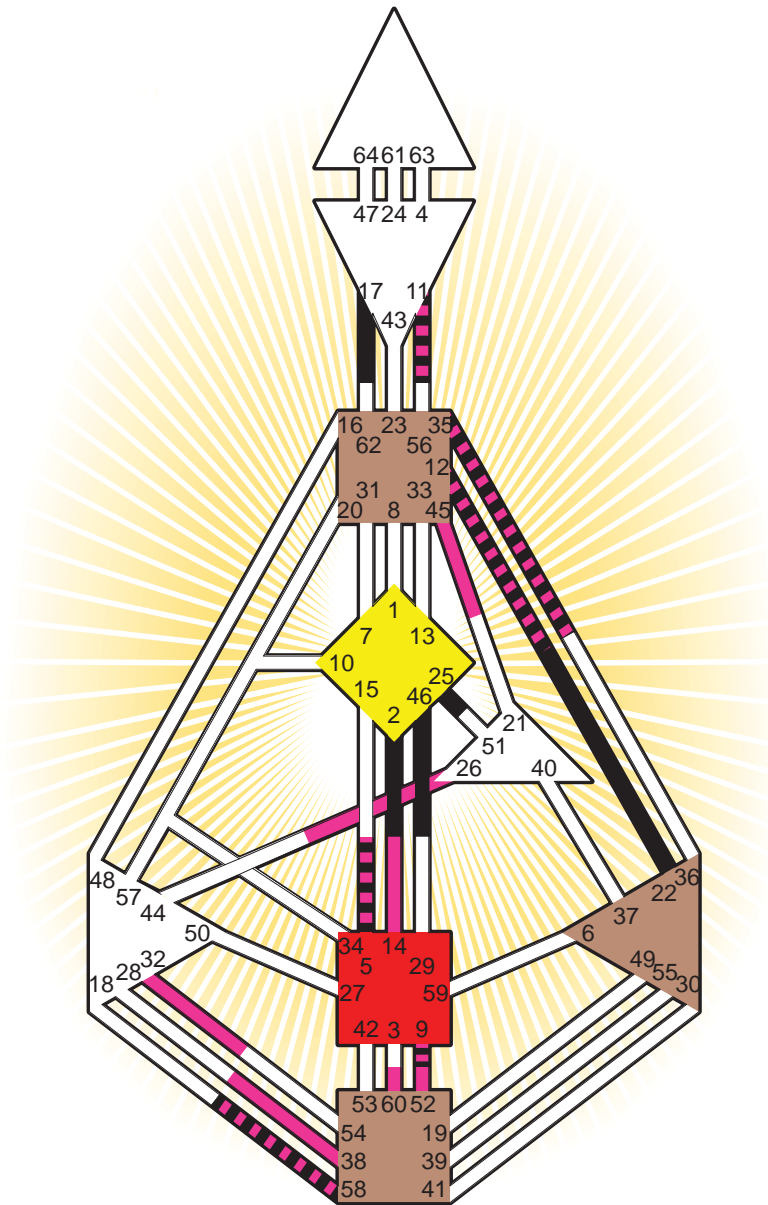

ZEN HUMAN DESIGN

INDIVIDUAL CHART

Erich Fromm

Personality

Frankfurt am Main, D
 23. March 1900
 19:30:00 MET
 18:30:00 GMT

Design

26. December 1899
 15:09:22 GMT

Rodden Rating **AA**

Definition Type

- No Definition
- Single Definition
- Split Definition
- Triple Split Definition
- Quadruple Split Definition

Mode

- To Wait
- To Do

Defined Centers

- Throat
- Head
- Ji
- Heart
- Sacral
- Root

Awareness

- Mental (Ajna)
- Intuitive (Spleen)
- Emotional (Solar Plexus)

	☉	⊕	☾	♈	♉	♊	♋	♌	♍	♎	♏	♐	♑
Personality	25.5	46.5	11.5	5.3	35.3	17.2	2.2	22.2	9.6	58.1	5.2	12.2	35.4
Design	58.1	<u>52.1</u>	32.1	26.4	45.4	5.2	60.4	38.1	<u>14.6</u>	11.5	<u>9.5</u>	<u>12.3</u>	35.5