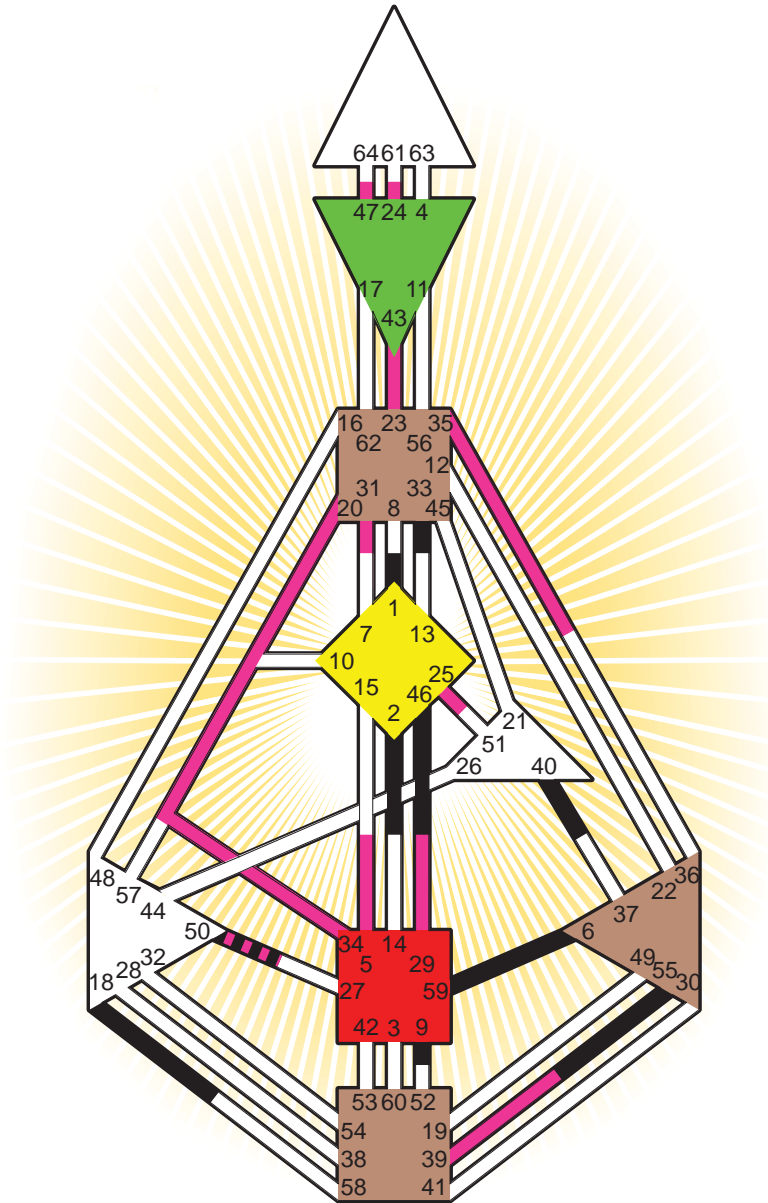

ZEN HUMAN DESIGN

INDIVIDUAL CHART

Stephen Fry

Personality

Hamstead, GBE
24. August 1957
06:00:00 WET/S
05:00:00 GMT

Design

24. May 1957
05:02:49 GMT

Rodden Rating **B**

Definition Type

- ☐ No Definition
- ☒ Single Definition
- ☐ Split Definition
- ☐ Triple Split Definition
- ☐ Quadruple Split Definition

Mode

- ☐ To Wait
- ☒ To Do

Defined Centers

- ☒ Throat
- ☐ Head
- ☒ Ji
- ☐ Heart
- ☒ Sacral
- ☒ Root

Awareness

- ☒ Mental (Ajna)
- ☐ Intuitive (Spleen)
- ☒ Emotional (Solar Plexus)

	☉	⊕	☾	♋	♌	♍	♎	♏	♐	♑	♒	♓	
Personality	59.1	55.1	33.6	1.1	2.1	6.3	18.2	40.5	46.6	9.3	33.2	50.5	59.1
Design	20.3	34.3	25.3	43.1	23.1	24.4	35.2	39.3	47.6	5.1	31.2	50.5	29.4