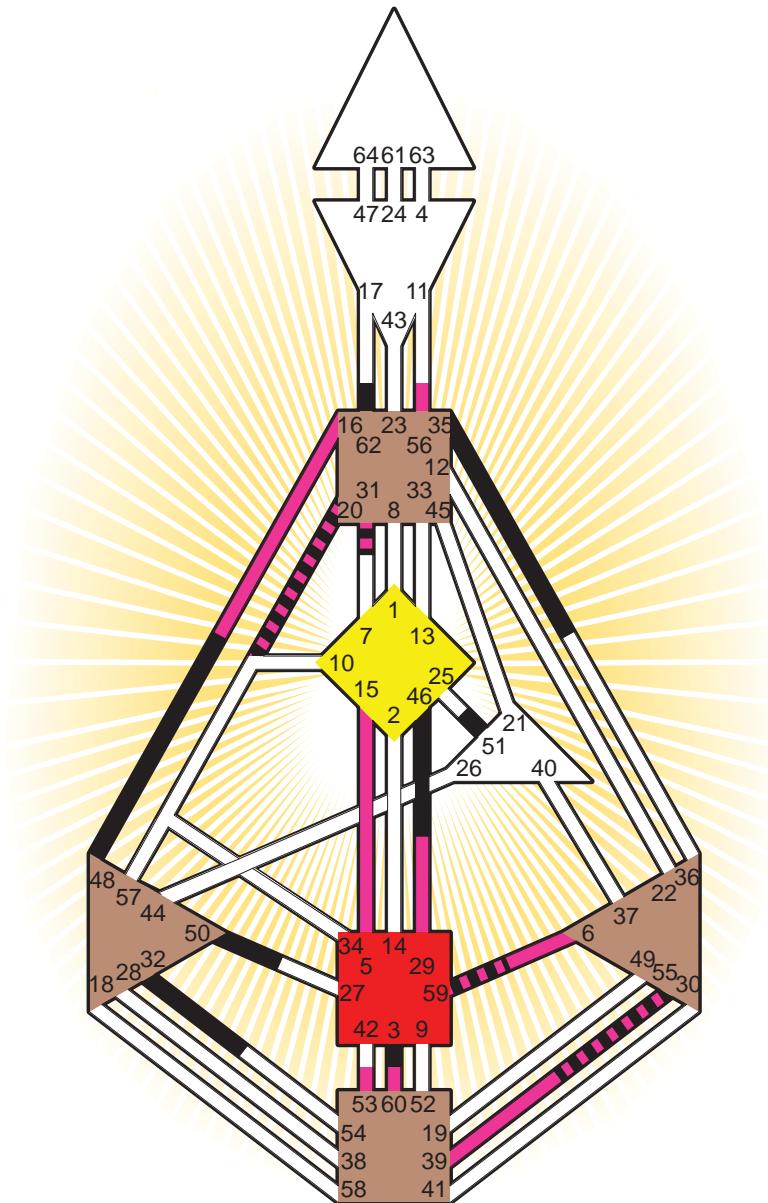

ZEN HUMAN DESIGN

INDIVIDUAL CHART

Annette Funicello

Personality

Utica, NY
 22. October 1942
 22:10:00 EWT
 02:10:00 GMT

Design

24. July 1942
 14:19:21 GMT

Rodden Rating **AA**

Definition Type

- No Definition
- Single Definition
- Split Definition
- Triple Split Definition
- Quadruple Split Definition

Mode

- To Wait
- To Do

Defined Centers

- Throat
- Head
- Ji
- Heart
- Sacral
- Root

Awareness

- Mental (Ajna)
- Intuitive (Spleen)
- Emotional (Solar Plexus)

	☉	⊕	☾	♋	♌	♍	♎	♏	♐	♑	♒	♓	
Personality	50.3	<u>3.3</u>	51.2	<u>59.3</u>	<u>55.3</u>	<u>48.3</u>	<u>32.3</u>	<u>32.3</u>	<u>62.5</u>	<u>35.1</u>	<u>20.4</u>	<u>46.3</u>	<u>31.6</u>
Design	<u>56.5</u>	<u>60.5</u>	<u>5.6</u>	<u>59.5</u>	<u>55.5</u>	<u>53.6</u>	<u>15.4</u>	<u>29.1</u>	<u>39.1</u>	<u>16.4</u>	<u>20.4</u>	<u>6.6</u>	<u>31.4</u>