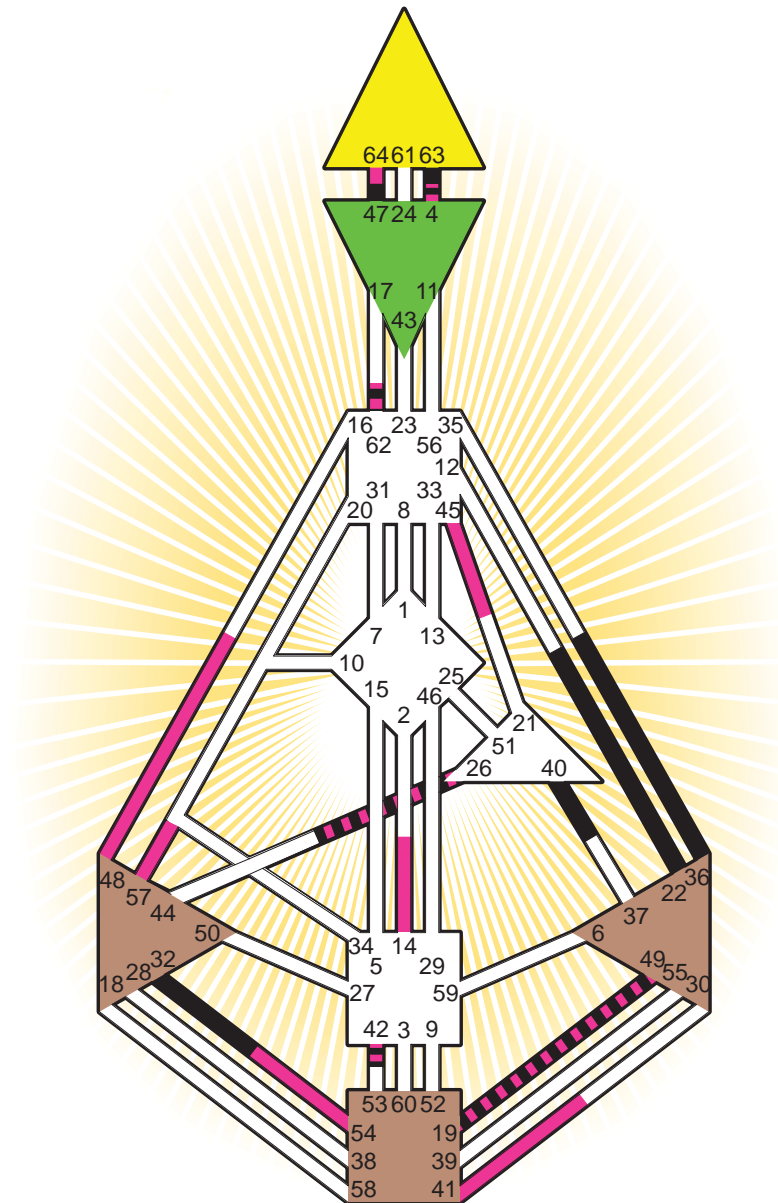

ZEN HUMAN DESIGN

INDIVIDUAL CHART

Yuri Gagarin

Personality

Klushino, SSR
 9. March 1934
 00:00:00 R3T
 21:00:00 GMT

Design

12. December 1933
 01:59:10 GMT

Rodden Rating **B**

Definition Type

- No Definition
- Single Definition
- Split Definition
- Triple Split Definition
- Quadruple Split Definition

Mode

- To Wait
- To Do

Defined Centers

- Throat ■ Head
- Ji ■ Heart
- Sacral ■ Root

Awareness

- Mental (Ajna)
- Intuitive (Spleen)
- Emotional (Solar Plexus)

	☉	⊕	☾	♈	♉	♊	♋	♌	♍	♎	♏	♐	♑
Personality	22.1	<u>47.1</u>	26.3	<u>49.1</u>	4.1	<u>63.1</u>	19.3	36.4	<u>32.2</u>	<u>49.4</u>	42.5	40.6	62.3
Design	26.3	<u>45.3</u>	48.3	<u>49.3</u>	<u>4.3</u>	14.6	41.4	<u>54.3</u>	<u>57.4</u>	<u>19.6</u>	42.4	<u>64.2</u>	62.4