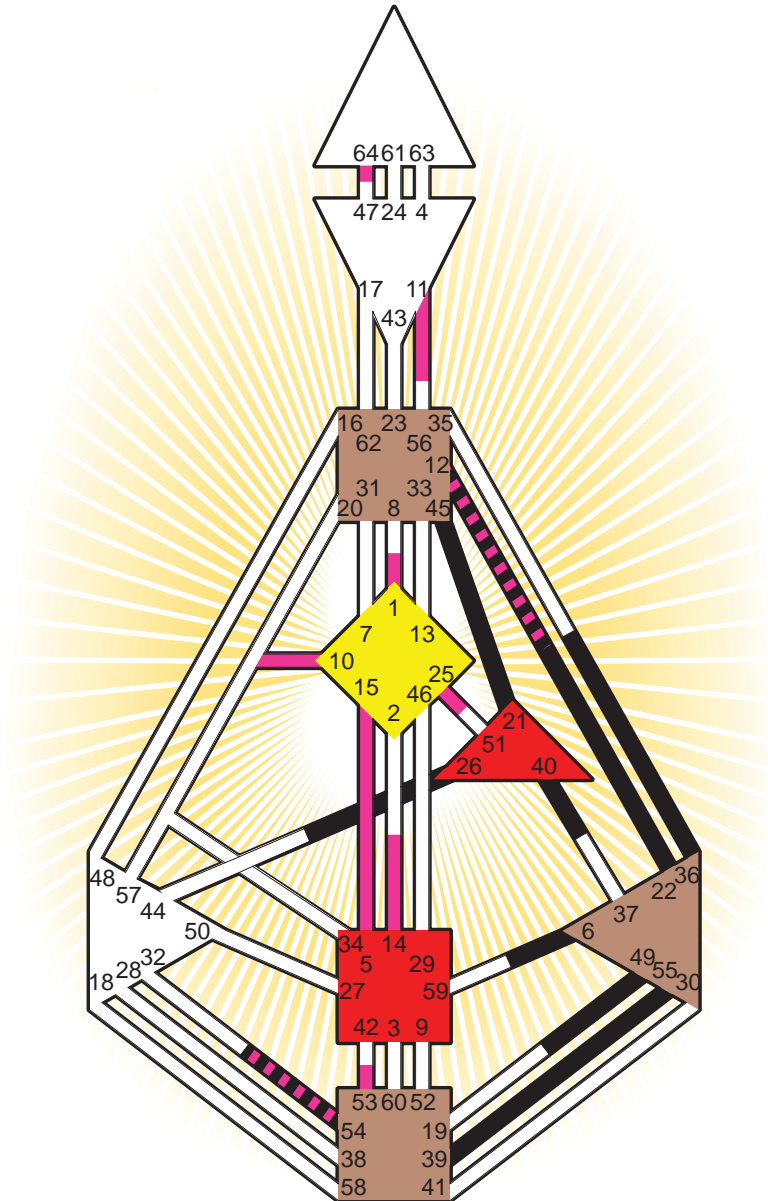

Definition Type

- No Definition
- Single Definition
- Split Definition
- Triple Split Definition
- Quadruple Split Definition

Mode

- To Wait
- To Do

Defined Centers

- Throat
- Head
- Ji
- Heart
- Sacral
- Root

Awareness

- Mental (Ajna)
- Intuitive (Spleen)
- Emotional (Solar Plexus)

	☉	☊	☾	♋	♌	♍	♎	♏	♐	♑	♒	♓	
Personality	36.6	6.6	49.1	45.4	26.4	55.3	22.1	54.1	40.2	21.2	54.6	39.6	12.2
Design	10.2	15.2	5.1	12.4	11.4	10.1	14.5	1.5	64.4	25.6	54.1	53.2	12.3