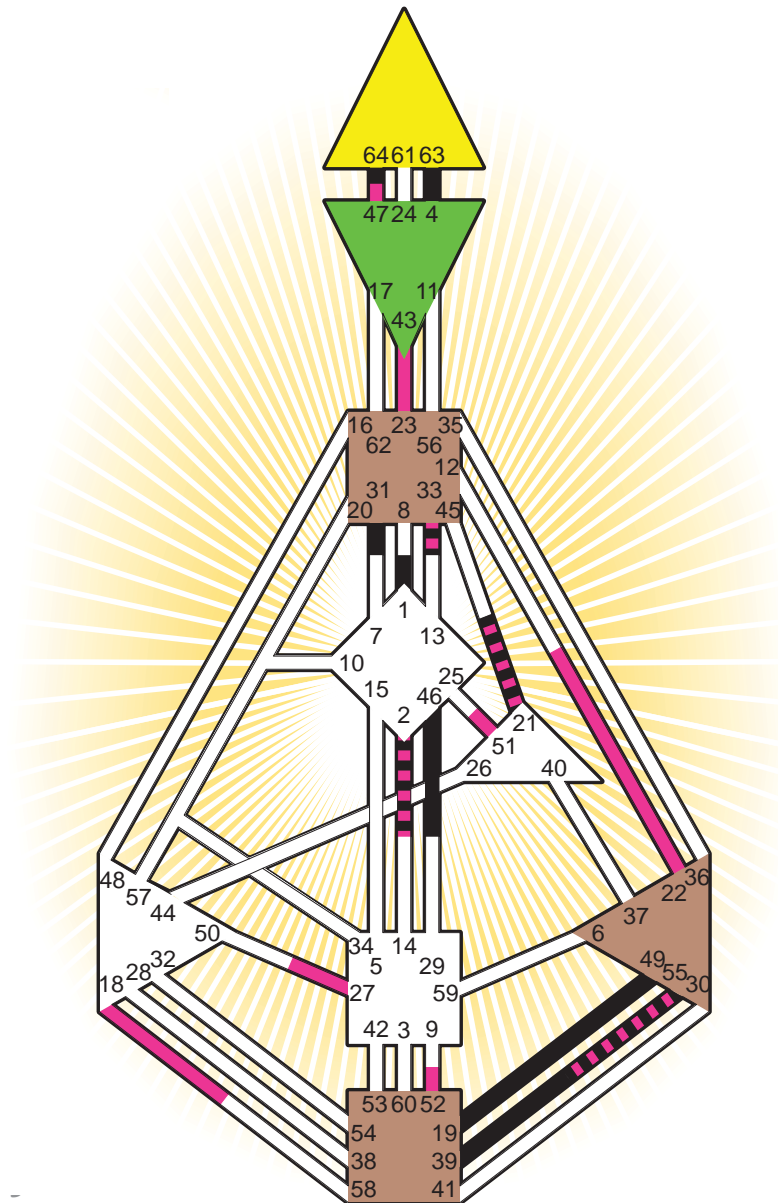

ZEN HUMAN DESIGN

INDIVIDUAL CHART

John Galsworthy

Personality

Kingston, GBE
 14. August 1867
 14:30:00 GMT
 14:30:00 GMT

Design

14. May 1867
 14:13:12 GMT

Rodden Rating **B**

Definition Type

- No Definition
- Single Definition
- Split Definition
- Triple Split Definition
- Quadruple Split Definition

Mode

- To Wait
- To Do

Defined Centers

- Throat
- Head
- Ji
- Heart
- Sacral
- Root

Awareness

- Mental (Ajna)
- Intuitive (Spleen)
- Emotional (Solar Plexus)

	☉	⊕	☾	♋	♌	♍	♎	♏	♐	♑	♒	♓	
Personality	<u>4.3</u>	<u>49.3</u>	<u>19.5</u>	<u>64.4</u>	<u>63.4</u>	<u>31.4</u>	<u>33.3</u>	<u>46.5</u>	<u>55.5</u>	<u>1.5</u>	<u>39.2</u>	<u>21.6</u>	<u>2.4</u>
Design	<u>23.5</u>	<u>43.5</u>	<u>18.5</u>	<u>47.6</u>	<u>22.6</u>	<u>27.4</u>	<u>51.4</u>	<u>33.2</u>	<u>55.5</u>	<u>43.2</u>	<u>52.3</u>	<u>21.5</u>	<u>2.2</u>