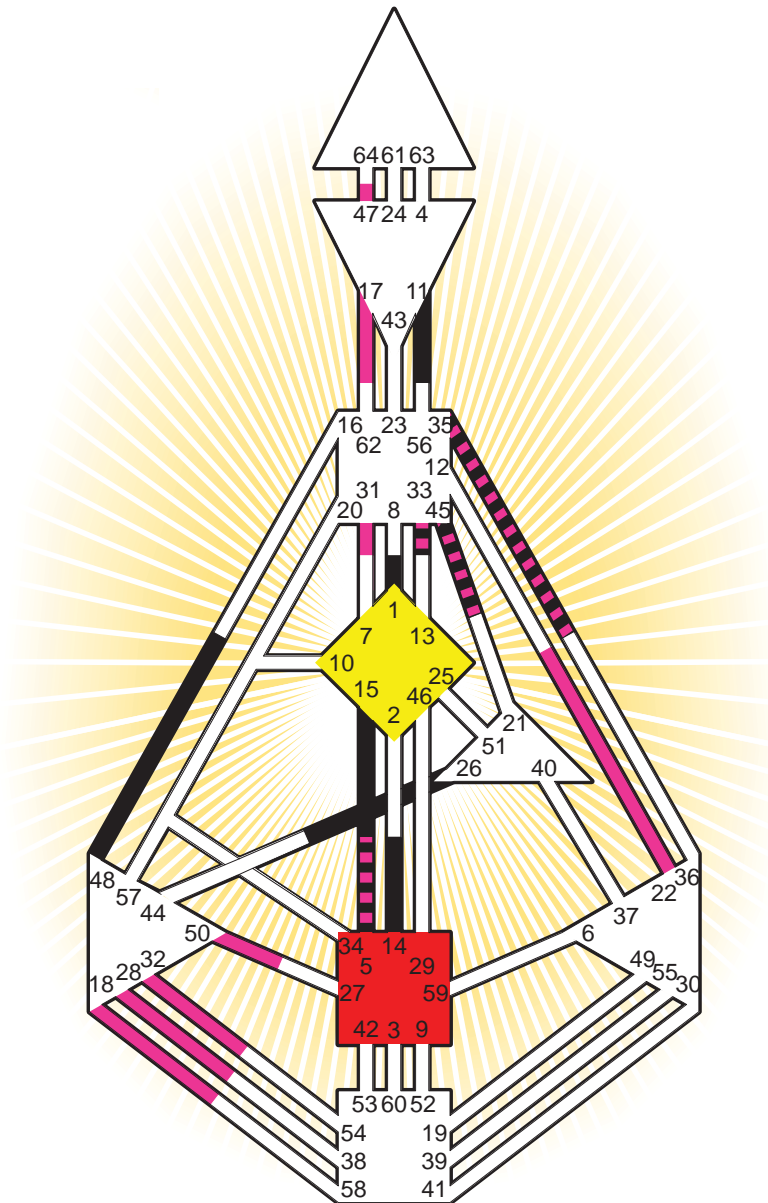

ZEN HUMAN DESIGN

INDIVIDUAL CHART

Sonia Gandhi

Personality

Lusiana, I
 9. December 1946
 21:30:00 MET
 20:30:00 GMT

Design

12. September 1946
 13:39:34 GMT

Rodden Rating **AA**

Definition Type

- No Definition
- Single Definition
- Split Definition
- Triple Split Definition
- Quadruple Split Definition

Mode

- To Wait
- To Do

Defined Centers

- Throat
- Head
- Ji
- Heart
- Sacral
- Root

Awareness

- Mental (Ajna)
- Intuitive (Spleen)
- Emotional (Solar Plexus)

	☉	⊕	☾	♋	♌	♍	♎	♏	♐	♑	♒	♓	
Personality	26.1	45.1	<u>15.6</u>	35.1	<u>5.1</u>	14.3	1.5	11.2	1.4	33.1	45.4	48.2	33.6
Design	47.3	22.3	17.1	35.5	<u>5.5</u>	47.1	28.4	32.2	50.2	31.4	45.6	18.5	33.6