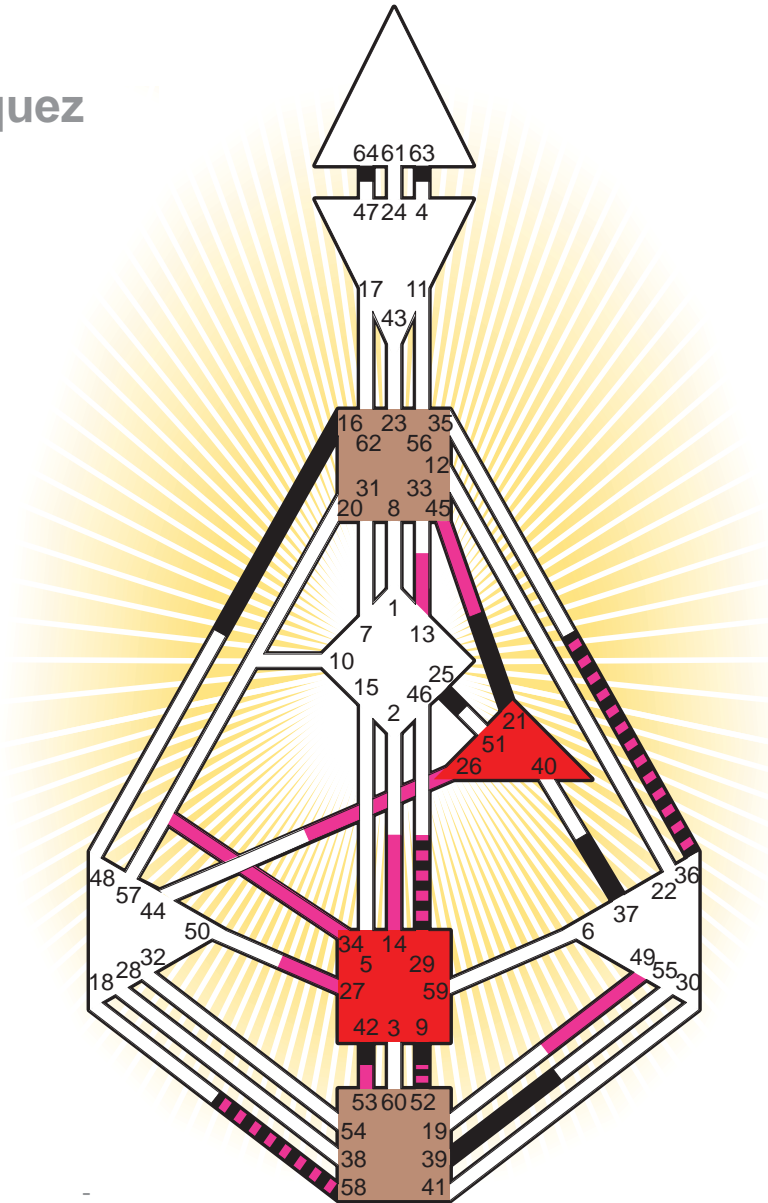

ZEN HUMAN DESIGN

INDIVIDUAL CHART

Gabriel Garcia Marquez

Personality

Aracataca, CO
6. March 1927
09:00:00 EST
14:00:00 GMT

Design

9. December 1926
20:02:07 GMT

Rodden Rating **B**

Definition Type

- No Definition
- Single Definition
- Split Definition
- Triple Split Definition
- Quadruple Split Definition

Mode

- To Wait
- To Do

Defined Centers

- Throat
- Head
- Ji
- Heart
- Sacral
- Root

Awareness

- Mental (Ajna)
- Intuitive (Spleen)
- Emotional (Solar Plexus)

	☉	⊕	☾	♋	♌	♍	♎	♏	♐	♑	♒	♓	
Personality	63.4	64.4	42.4	52.1	58.1	36.5	21.1	16.1	37.6	9.2	25.1	29.1	39.5
Design	26.1	45.1	13.2	52.4	58.4	14.3	26.5	27.3	49.4	34.1	36.4	29.3	53.1