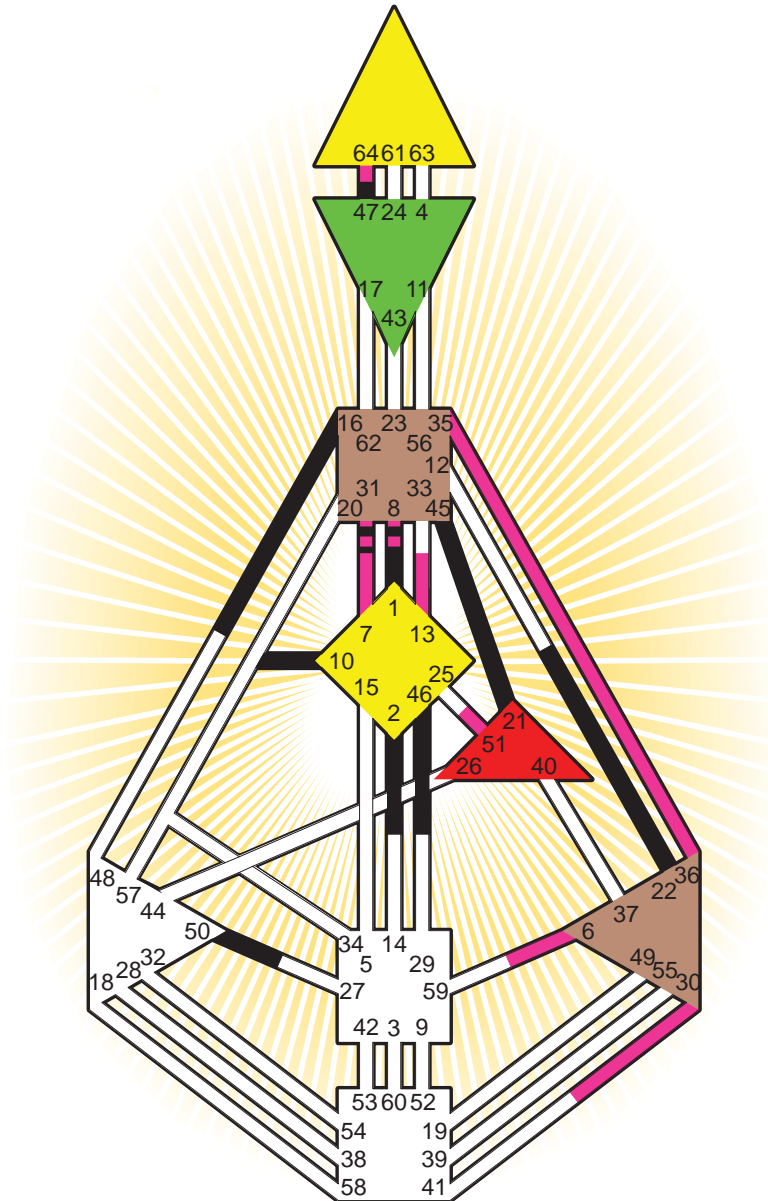

ZEN HUMAN DESIGN

INDIVIDUAL CHART

Art Garfunkel

Personality

New York, NY
 5. November 1941
 23:00:00 EST
 04:00:00 GMT

Design

8. August 1941
 07:35:46 GMT

Rodden Rating **DD**

Definition Type

- No Definition
- Single Definition
- Split Definition
- Triple Split Definition
- Quadruple Split Definition

Mode

- To Wait
- To Do

Defined Centers

- Throat
- Head
- Ji
- Heart
- Sacral
- Root

Awareness

- Mental (Ajna)
- Intuitive (Spleen)
- Emotional (Solar Plexus)

	☉	⊕	☾	♋	♌	♍	♎	♏	♐	♑	♒	♓	
Personality	<u>1.1</u>	<u>2.1</u>	<u>16.1</u>	<u>47.5</u>	<u>22.5</u>	<u>50.1</u>	<u>10.2</u>	<u>21.2</u>	<u>45.4</u>	<u>8.2</u>	<u>8.5</u>	<u>46.1</u>	<u>31.5</u>
Design	<u>7.3</u>	<u>13.3</u>	<u>30.5</u>	<u>6.1</u>	<u>36.1</u>	<u>31.3</u>	<u>64.4</u>	<u>51.4</u>	<u>35.5</u>	<u>8.4</u>	<u>8.6</u>	<u>6.4</u>	<u>31.3</u>