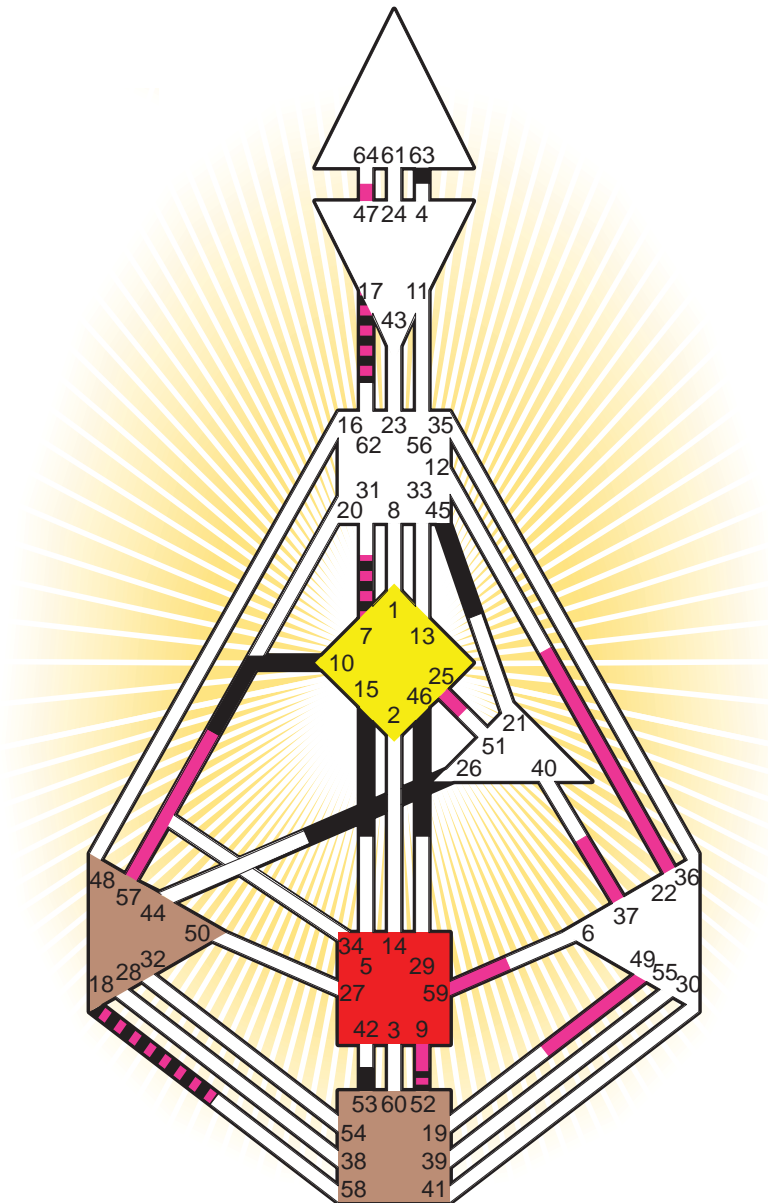

ZEN HUMAN DESIGN

INDIVIDUAL CHART

Judy Garland

Personality

Grand Rapids, MN
 10. June 1922
 06:00:00 CST
 12:00:00 GMT

Design

12. March 1922
 03:58:47 GMT

Rodden Rating **AA**

Definition Type

- No Definition
- Single Definition
- Split Definition
- Triple Split Definition
- Quadruple Split Definition

Mode

- To Wait
- To Do

Defined Centers

- Throat
- Head
- Ji
- Heart
- Sacral
- Root

Awareness

- Mental (Ajna)
- Intuitive (Spleen)
- Emotional (Solar Plexus)

	☉	⊕	☾	♋	♌	♍	♎	♏	♐	♑	♒	♓	
Personality	45.2	26.2	<u>10.1</u>	18.3	17.3	15.3	53.5	26.3	18.6	46.3	63.3	7.1	<u>52.6</u>
Design	22.5	47.5	59.3	18.6	17.6	49.5	25.1	<u>9.5</u>	<u>57.2</u>	18.2	37.5	7.1	<u>52.5</u>