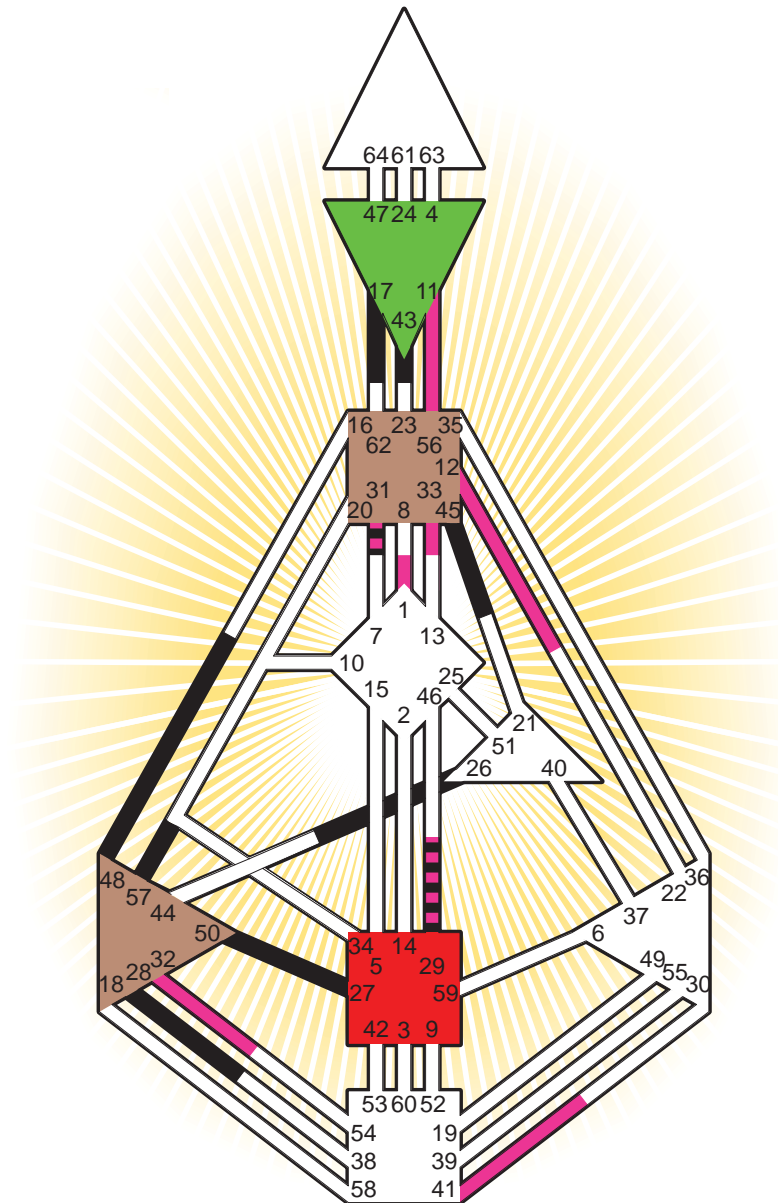

ZEN HUMAN DESIGN

INDIVIDUAL CHART

Bill Gates

Personality

Seattle, WA
 28. October 1955
 21:05:00 PST
 05:05:00 GMT

Design

30. July 1955
 23:15:39 GMT

Rodden Rating **A**

Definition Type

- No Definition
- Single Definition
- Split Definition
- Triple Split Definition
- Quadruple Split Definition

Mode

- To Wait
- To Do

Defined Centers

- Throat
- Head
- Ji
- Heart
- Sacral
- Root

Awareness

- Mental (Ajna)
- Intuitive (Spleen)
- Emotional (Solar Plexus)

	☉	⊕	☾	♋	♌	♍	♎	♏	♐	♑	♒	♓	
Personality	28.4	<u>27.4</u>	17.5	26.2	45.2	57.2	43.2	48.1	29.4	43.3	31.1	<u>50.2</u>	29.5
Design	31.6	<u>41.6</u>	<u>11.2</u>	<u>11.4</u>	12.4	<u>56.5</u>	<u>56.2</u>	33.6	33.3	1.2	<u>56.3</u>	<u>32.6</u>	29.2