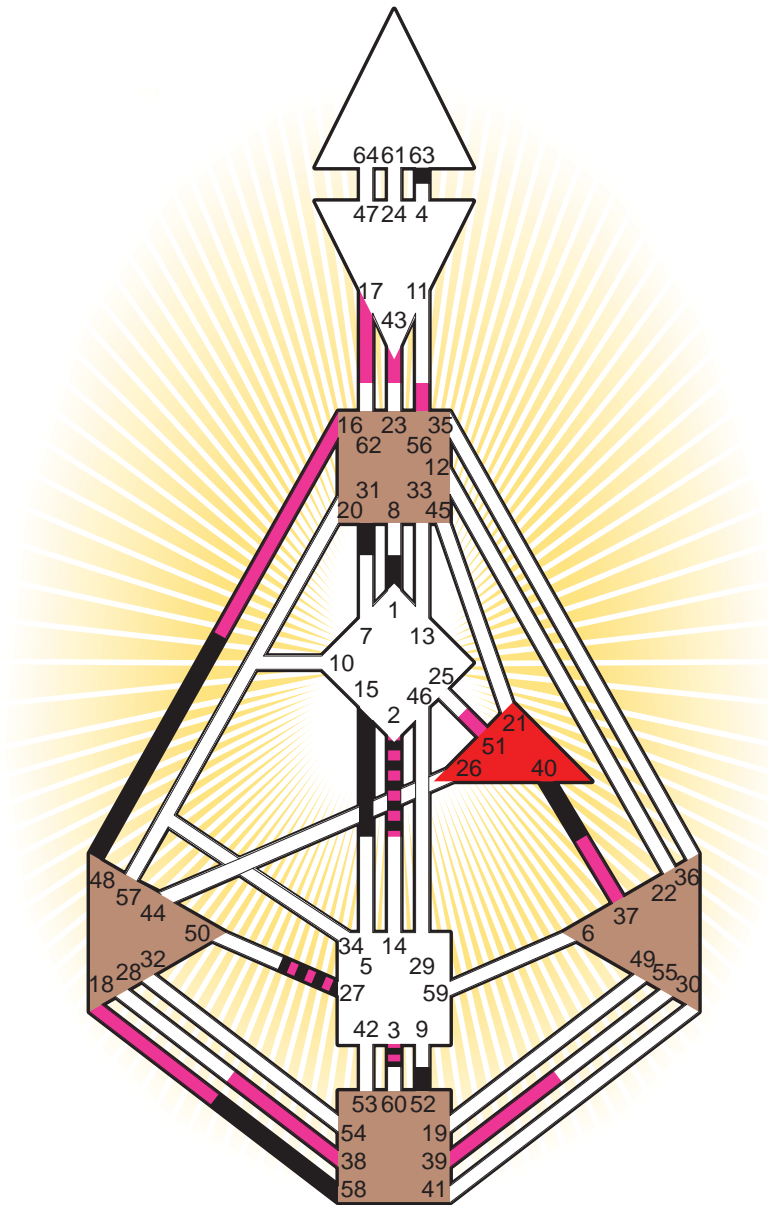

ZEN HUMAN DESIGN

INDIVIDUAL CHART

Antoni Gaudi

Personality

Reus, E
 25. June 1852
 09:30:00 LMT
 09:25:32 GMT

Design

26. March 1852
 09:26:35 GMT

Rodden Rating **AA**

Definition Type

- No Definition
- Single Definition
- Split Definition
- Triple Split Definition
- Quadruple Split Definition

Mode

- To Wait
- To Do

Defined Centers

- Throat
- Head
- Ji
- Heart
- Sacral
- Root

Awareness

- Mental (Ajna)
- Intuitive (Spleen)
- Emotional (Solar Plexus)

	☉	⊕	☾	♋	♌	♍	♎	♏	♐	♑	♒	♓	
Personality	52.1	<u>58.1</u>	<u>48.2</u>	52.5	<u>58.5</u>	15.2	31.5	<u>40.2</u>	1.1	2.2	27.6	63.1	3.6
Design	17.3	<u>18.3</u>	<u>16.2</u>	39.4	38.4	51.2	2.4	56.1	43.5	27.2	27.1	<u>37.5</u>	3.4