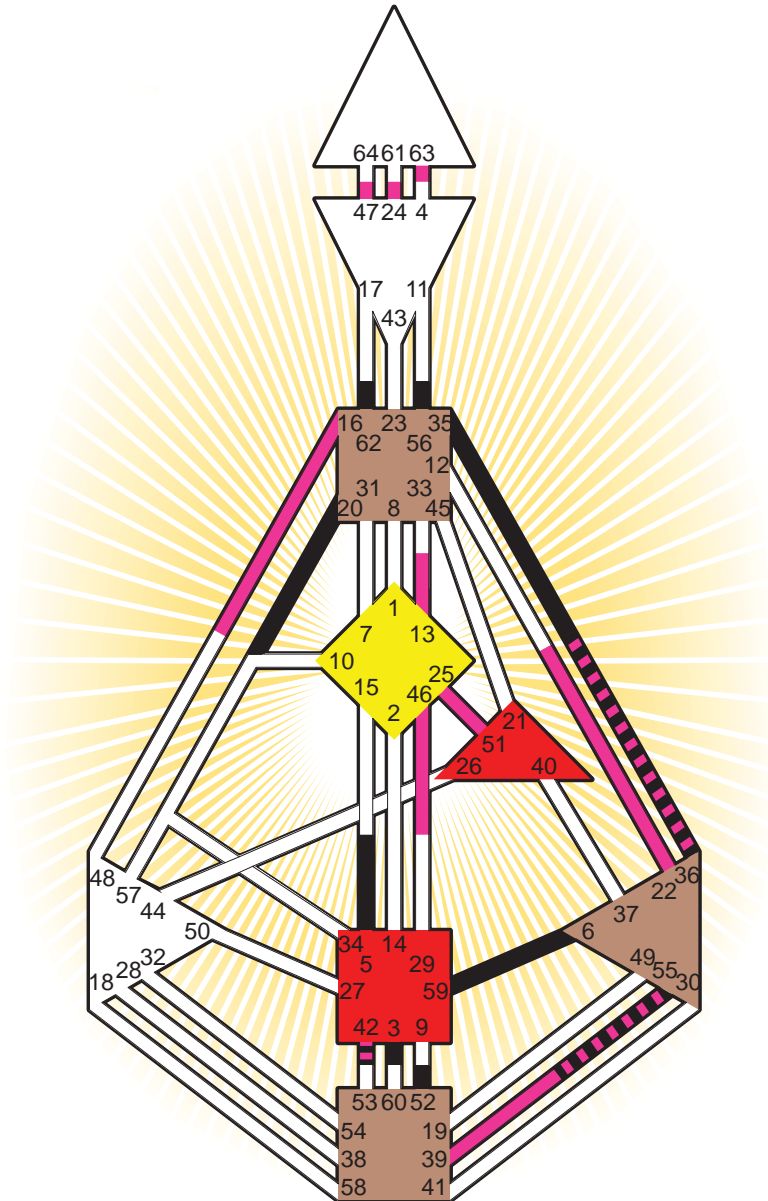

ZEN HUMAN DESIGN

INDIVIDUAL CHART

Paul Gaugin

Personality

Paris, F
 7. June 1848
 10:00:00 LMT
 09:50:40 GMT

Design

9. March 1848
 02:45:05 GMT

Rodden Rating **AA**

Definition Type

- No Definition
- Single Definition
- Split Definition
- Triple Split Definition
- Quadruple Split Definition

Mode

- To Wait
- To Do

Defined Centers

- Throat
- Head
- Ji
- Heart
- Sacral
- Root

Awareness

- Mental (Ajna)
- Intuitive (Spleen)
- Emotional (Solar Plexus)

	☉	⊕	☾	♋	♌	♍	♎	♏	♐	♑	♒	♓	
Personality	<u>35.6</u>	5.6	<u>59.2</u>	6.5	<u>36.5</u>	52.3	20.5	56.5	<u>62.2</u>	<u>36.3</u>	42.1	<u>55.3</u>	3.2
Design	22.2	47.2	24.1	46.3	<u>25.3</u>	<u>36.4</u>	13.1	16.2	<u>39.2</u>	<u>63.5</u>	<u>51.2</u>	<u>55.1</u>	42.6