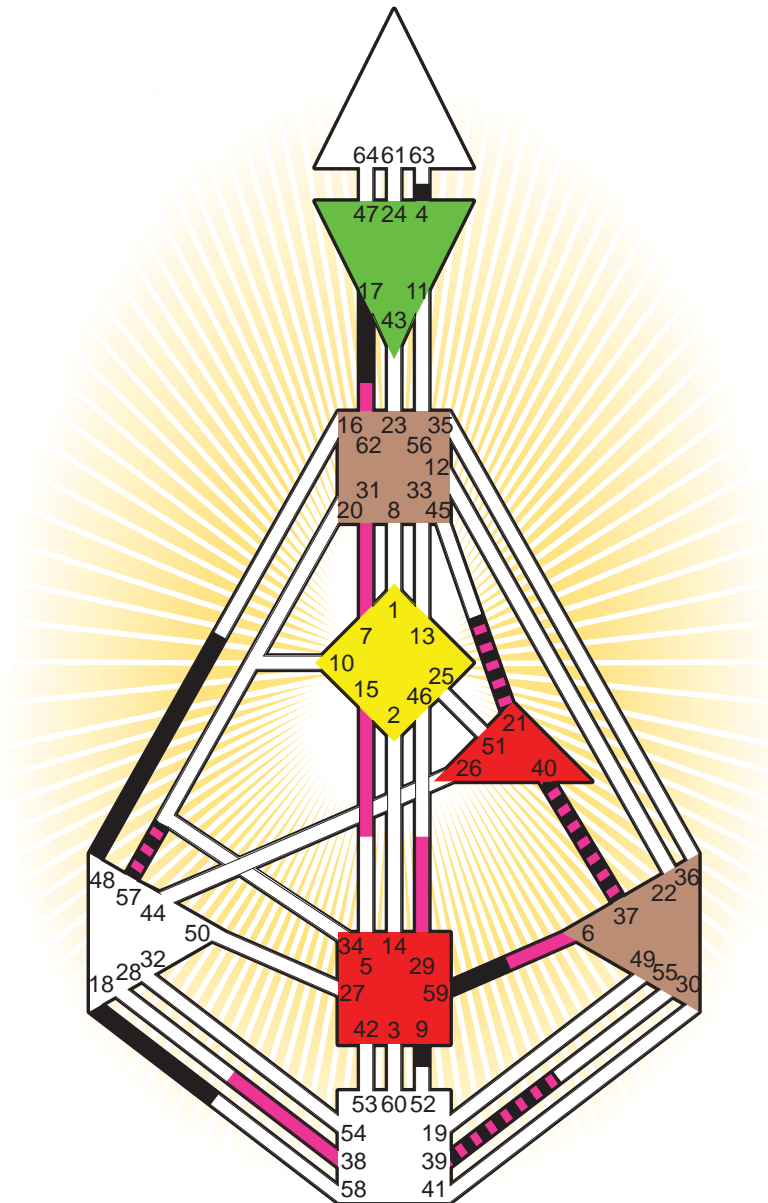

ZEN HUMAN DESIGN

INDIVIDUAL CHART

Bob Geldof

Personality

Dublin, IRL
 5. October 1951
 14:20:00 WET/S
 13:20:00 GMT

Design

6. July 1951
 08:59:39 GMT

Rodden Rating **A**

Definition Type

- No Definition
- Single Definition
- Split Definition
- Triple Split Definition
- Quadruple Split Definition

Mode

- To Wait
- To Do

Defined Centers

- Throat
- Head
- Ji
- Heart
- Sacral
- Root

Awareness

- Mental (Ajna)
- Intuitive (Spleen)
- Emotional (Solar Plexus)

	☉	⊕	☾	♋	♌	♍	♎	♏	♐	♑	♒	♓	
Personality	48.3	21.3	9.4	37.4	40.4	18.2	59.5	59.1	17.6	18.3	39.5	57.5	4.3
Design	39.5	38.5	31.5	37.6	40.6	62.6	29.5	15.4	21.4	6.5	39.1	57.2	7.6