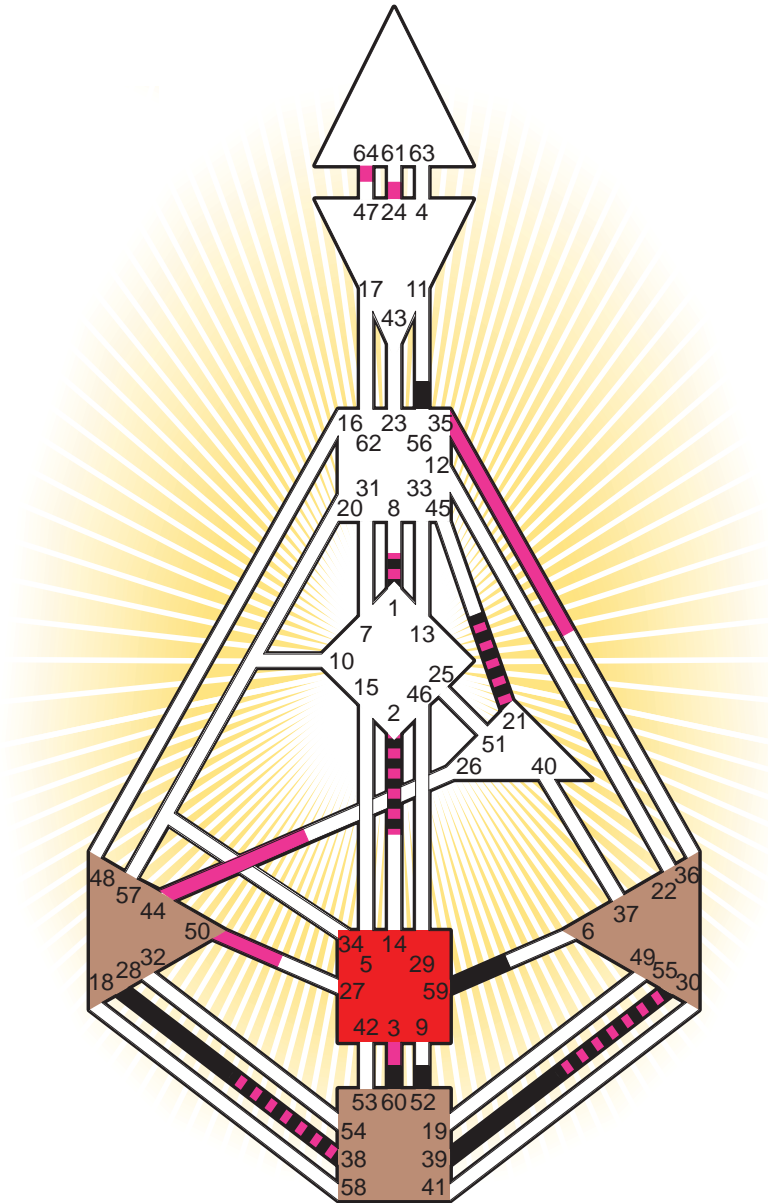

ZEN HUMAN DESIGN

INDIVIDUAL CHART

Prince George

Personality

London, GBE
 22. July 2013
 16:24:00 WET/S
 15:24:00 GMT

Design

21. April 2013
 22:43:36 GMT

Rodden Rating **AA**

Definition Type

- No Definition
- Single Definition
- Split Definition
- Triple Split Definition
- Quadruple Split Definition

Mode

- To Wait
- To Do

Defined Centers

- Throat
- Head
- Ji
- Heart
- Sacral
- Root

Awareness

- Mental (Ajna)
- Intuitive (Spleen)
- Emotional (Solar Plexus)

	☉	⊕	☾	♈	♉	♊	♋	♌	♍	♎	♏	♐	
Personality	56.4	60.4	60.3	1.1	2.1	39.5	59.1	52.3	52.3	28.4	21.4	55.6	38.1
Design	3.6	50.6	64.1	1.4	2.4	21.4	24.1	3.6	35.5	44.2	21.1	55.5	38.3