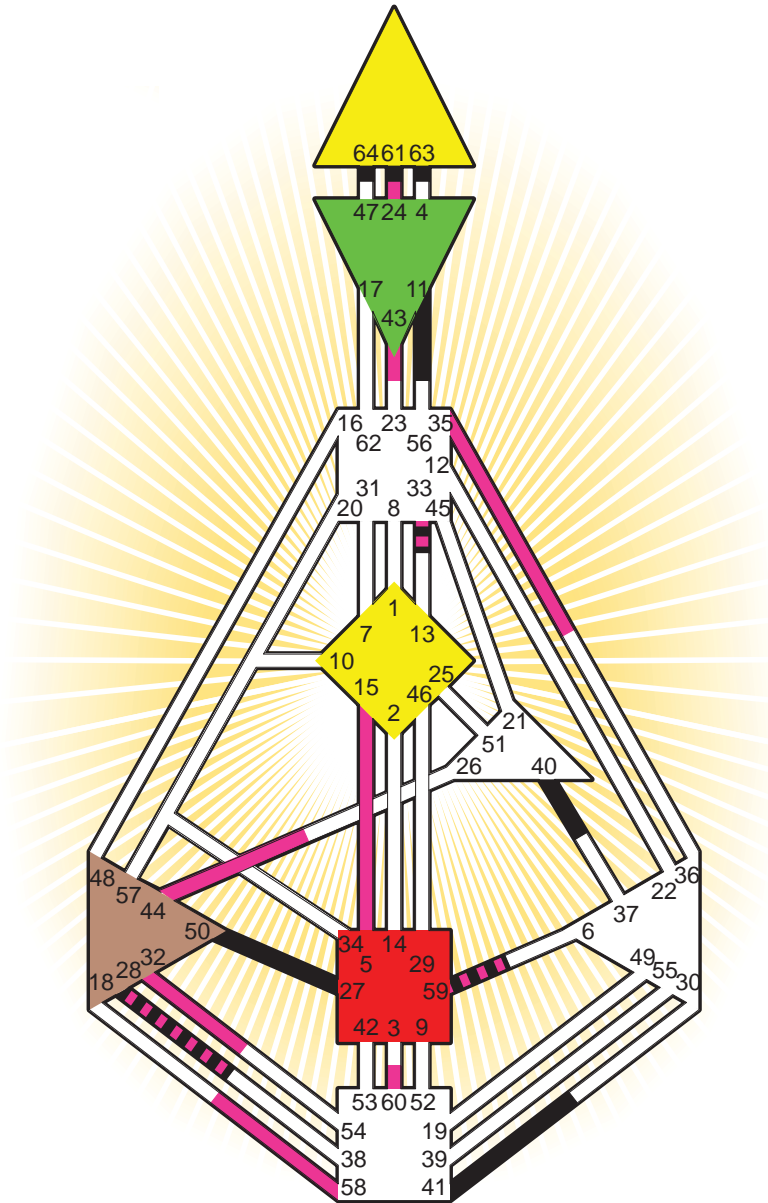

ZEN HUMAN DESIGN

INDIVIDUAL CHART

Andy Gibb

Personality

Manchester, GBE
 5. March 1958
 06:30:00 GMT
 06:30:00 GMT

Design

8. December 1957
 12:54:05 GMT

Rodden Rating **AA**

Definition Type

- No Definition
- Single Definition
- Split Definition
- Triple Split Definition
- Quadruple Split Definition

Mode

- To Wait
- To Do

Defined Centers

- Throat
- Ji
- Sacral
- Head
- Heart
- Root

Awareness

- Mental (Ajna)
- Intuitive (Spleen)
- Emotional (Solar Plexus)

	☉	⊕	☾	♋	♌	♍	♎	♏	♐	♑	♒	♓	
Personality	63.3	64.3	40.2	28.1	27.1	63.5	41.3	61.1	50.6	11.3	33.1	28.3	59.1
Design	5.6	35.6	15.5	44.3	24.3	58.4	60.6	43.2	32.5	5.6	33.5	28.2	59.3