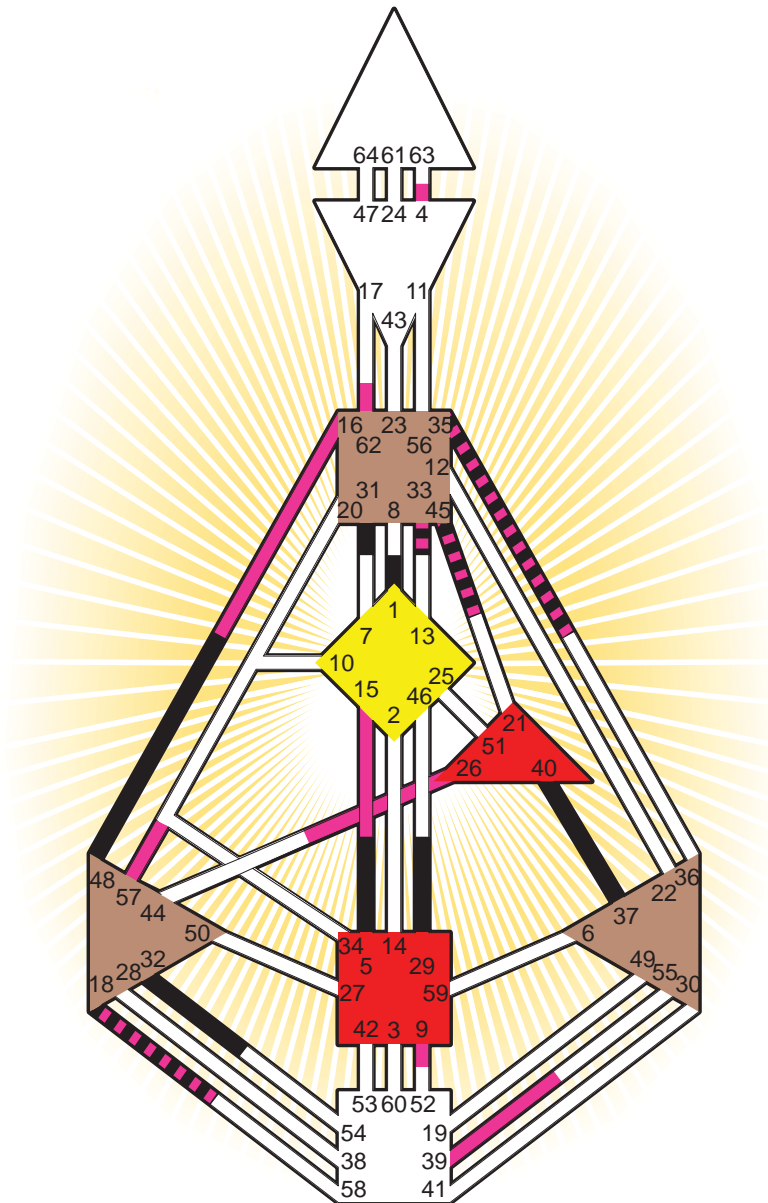

ZEN HUMAN DESIGN

INDIVIDUAL CHART

Barry Gibb

Personality

Douglas, SCO
 1. September 1946
 09:00:00 WET/S
 08:00:00 GMT

Design

1. June 1946
 09:26:48 GMT

Rodden Rating **AA**

Definition Type

- No Definition
- Single Definition
- Split Definition
- Triple Split Definition
- Quadruple Split Definition

Mode

- To Wait
- To Do

Defined Centers

- Throat
- Head
- Ji
- Heart
- Sacral
- Root

Awareness

- Mental (Ajna)
- Intuitive (Spleen)
- Emotional (Solar Plexus)

	☉	⊕	☾	♈	♉	♊	♋	♌	♍	♎	♏	♐	♑
Personality	40.3	37.3	1.1	35.6	5.6	29.2	32.4	48.6	32.5	31.2	45.5	18.4	33.5
Design	16.5	9.5	15.4	45.5	26.5	35.1	39.1	4.1	57.3	62.2	45.1	18.3	33.3